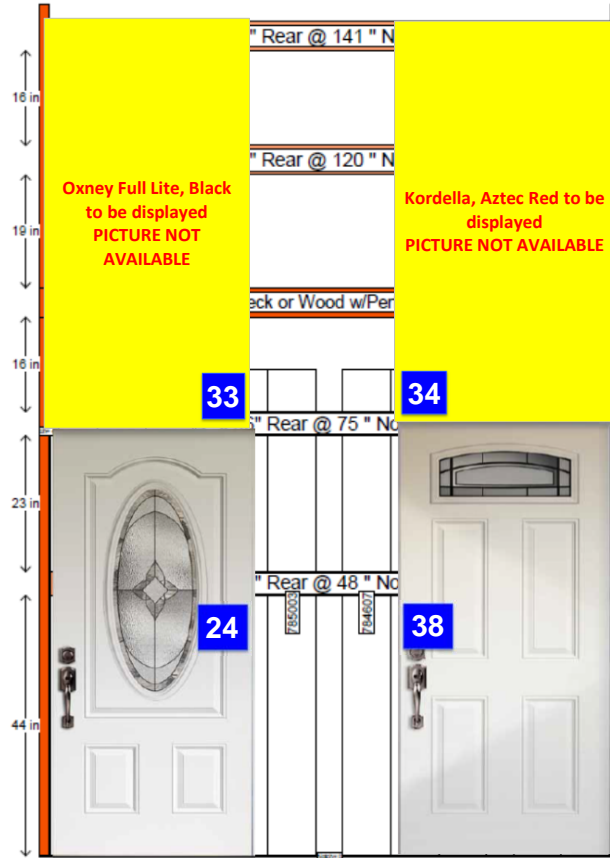

Bay Planogram Reference

Merchandising POG shown is for reference purposes only and is not to be used to set product. Refer to your store specific Merchandise POG for product placement.

In Bay Signage Requirements

Item #	Qty	Sign Part #	Sign Description	HD Article #	HD Article Description	Hardware Requirements	How To Order
24	1	D30021C-43F	Door Labels - Oxney 3/4 Oval	Multiple Articles	Oxney 3/4 Oval	-	ePOP
38	1	D30021C-45F	Door Labels - San Pietro Camber Fan Lite	Multiple Articles	San Pietro Camber Fan	-	ePOP
33	1	D30021C-30F	Price Cards - Oxney Full Lite		Oxney Full Lite	-	ePOP
34	1	D30021C-33F	Price Cards - Kordella 1/4 Rectangle, Aztec Red		Kordella 1/4 Rectangle, Aztec Red	-	ePOP