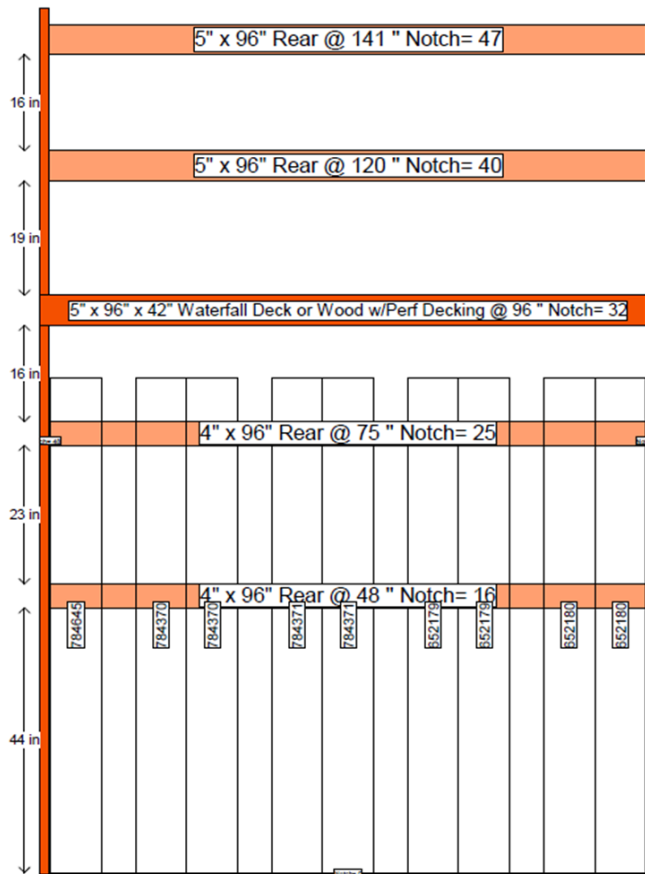

In Bay Signage Requirements

Item #	Qty	Sign Part #	Sign Description	HD Article #	HD Article Description	Hardware Requirements	How To Order
5	1	D30021C-13F	Category Header - Why Choose Fibreglass - Left, 38"	-	-	8" x 38" "C" Channel	ePOP
6	1	D30021C-14F	Category Header - Why Choose Fibreglass - Right, 38"	-	-	8" x 38" "C" Channel	ePOP
9	1	D30021C-17F	Aisle Violator - Fibre Glass, Exterior Door	-	-	AV Clip	ePOP
36	1	D30021C-36F	Door Labels - Pergola 3/4 Oval, Unfinished	Multiple Articles	Rainham Fan Lite FGESP	-	ePOP
20	1	D30021C-37F	Door Labels - Oxney Centre Arch	Multiple Articles	Oxney CtreArch FGMT	-	ePOP
35	1	D30021C-34F	Price Cards - Rainham Fan Lite Nickel Caming		Rainham Fan Lite Nickle Caming	-	ePOP
14	1	D30021C-25F	Price Cards - Providence Narrow Full Oval		Providence Narrow Full Oval	-	ePOP

Merchandising POG shown is for reference purposes only and is not to be used to set product. Refer to your store specific Merchandise POG for product placement.

In Bay Signage Requirements

Item #	Qty	Sign Part #	Sign Description	HD Article #	HD Article Description	Hardware Requirements	How To Order
24	1	D30021C-43F	Door Labels - Oxney 3/4 Oval	Multiple Articles	Oxney 3/4 Oval	-	ePOP
38	1	D30021C-45F	Door Labels - San Pietro Camber Fan Lite	Multiple Articles	San Pietro Camber Fan	-	ePOP
33	1	D30021C-30F	Price Cards - Oxney Full Lite		Oxney Full Lite	-	ePOP
34	1	D30021C-33F	Price Cards - Kordella 1/4 Rectangle, Aztec Red		Kordella 1/4 Rectangle, Aztec Red	-	ePOP

Bay Signage Requirements - Photo Reference

No POP in this bay

Bay Signage Requirements - Photo Reference

No POP in this bay

Bay Signage Requirements - Photo Reference

No POP in this bay

Bay Signage Requirements - Photo Reference