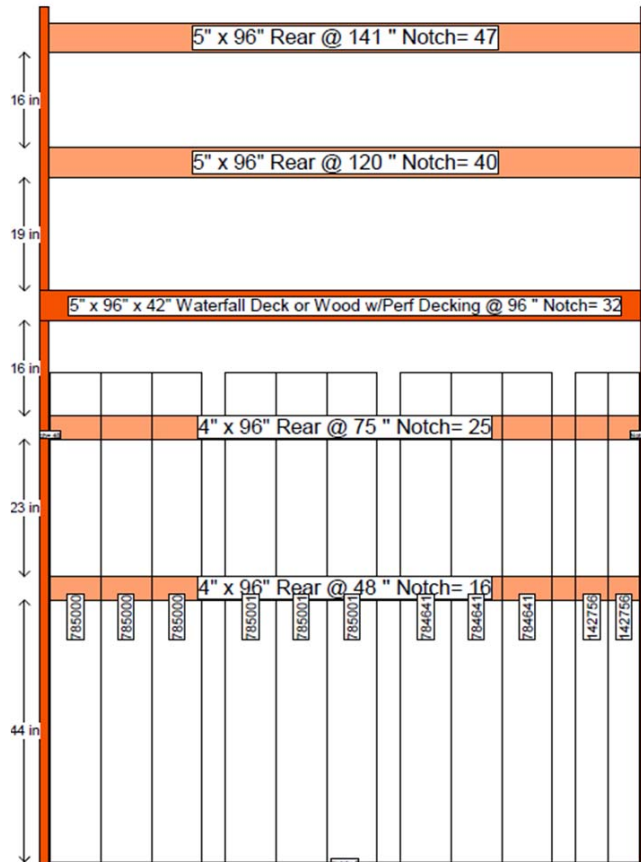

In Bay Signage Requirements

Item #	Qty	Sign Part #	Sign Description	HD Article #	HD Article Description	Hardware Requirements	How To Order
5	1	D30021C-13F	Category Header - Why Choose Fibreglass - Left, 38"	-	-	8" x 38" "C" Channel	ePOP
6	1	D30021C-14F	Category Header - Why Choose Fibreglass - Right, 38"	-	-	8" x 38" "C" Channel	ePOP
9	1	D30021C-17F	Aisle Violator - Fibre Glass, Exterior Door	-	-	AV Clip	ePOP
36	1	D30021C-36F	Door Labels - Pergola 3/4 Oval, Unfinished	Multiple Articles	Rainham Fan Lite FGESP	-	ePOP
20	1	D30021C-37F	Door Labels - Oxney Centre Arch	Multiple Articles	Oxney CtreArch FGMT	-	ePOP
35	1	D30021C-34F	Price Cards - Rainham Fan Lite Nickel Caming		Rainham Fan Lite Nickle Caming	-	ePOP
14	1	D30021C-25F	Price Cards - Providence Narrow Full Oval		Providence Narrow Full Oval	-	ePOP

Bay Signage Requirements - Photo Reference

No POP in this bay

Bay Signage Requirements - Photo Reference

No POP in this bay

Bay Signage Requirements - Photo Reference

No POP in this bay

Bay Signage Requirements - Photo Reference

No POP in this bay

Bay Signage Requirements - Photo Reference

No POP in this bay

Bay Signage Requirements - Photo Reference

No POP in this bay