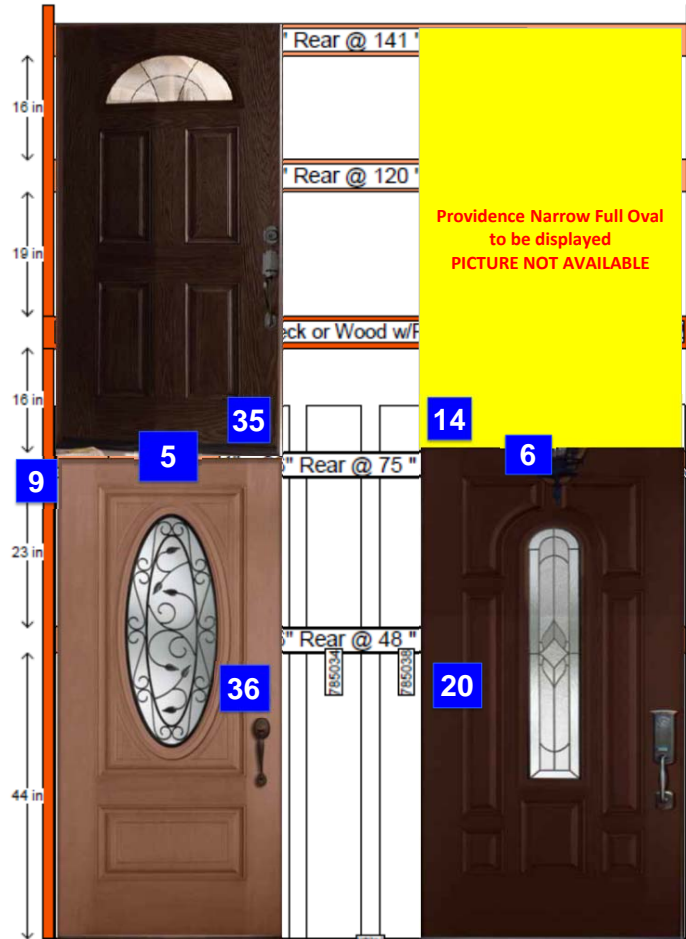

Finish: Merlot

As Shown **\$97400**

D30021C-25

9 Fibreglass Exterior Doors

Bay Planogram Reference

Merchandising POG shown is for reference purposes only and is not to be used to set product. Refer to your store specific Merchandise POG for product placement.

In Bay Signage Requirements

Item #	Qty	Sign Part #	Sign Description	HD Article #	HD Article Description	Hardware Requirements	How To Order
5	1	D30021C-13F	Category Header - Why Choose Fibreglass - Left, 38"	-	-	8" x 38" "C" Channel	ePOP
6	1	D30021C-14F	Category Header - Why Choose Fibreglass - Right, 38"	-	-	8" x 38" "C" Channel	ePOP
9	1	D30021C-17F	Aisle Violator - Fibre Glass, Exterior Door	-	-	AV Clip	ePOP
36	1	D30021C-36F	Door Labels - Pergola 3/4 Oval, Unfinished	Multiple Articles	Rainham Fan Lite FGESP	-	ePOP
20	1	D30021C-37F	Door Labels - Oxney Centre Arch	Multiple Articles	Oxney CtreArch FGMT	-	ePOP
35	1	D30021C-34F	Price Cards - Rainham Fan Lite Nickel Caming		Rainham Fan Lite Nickle Caming	-	ePOP
14	1	D30021C-25F	Price Cards - Providence Narrow Full Oval		Providence Narrow Full Oval	-	ePOP