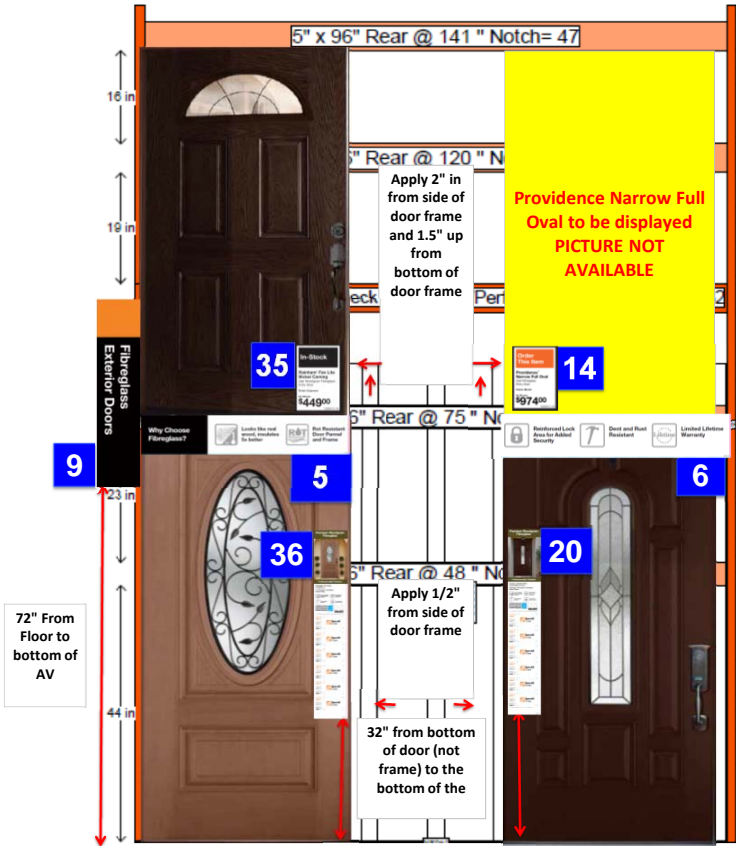

Bay Signage Requirements - Photo Reference

5 Why Choose Fibreglass?

Looks like real wood, insulates 5x better
Rot Resistant Door Panel and Frame

6

Reinforced Lock Area for Added Security
Dent and Rust Resistant
Limited Lifetime Warranty

36 Premium Woodgrain Fibreglass

Professionally Finished

Pergola - 3/4 Oval Weighted Iron For Woodgrain Fibreglass Market Finish

Special Order

20 Premium Woodgrain Fibreglass

Professionally Finished

Ornery - Centre Arch Antique Black Caming Mahogany Woodgrain Fibreglass Market Finish

Special Order

35 In-Stock

Rainham™ Fan Lite Nickel Caming Oak Woodgrain Fibreglass Entry Door

Finish: Espresso

As Shown **$44900**

D30021C-34

14 Order This Item

Providence™ Narrow Full Oval Oak Fibreglass Entry Door

Finish: Merlot

As Shown **$97400**

D30021C-25

9 Fibreglass Exterior Doors