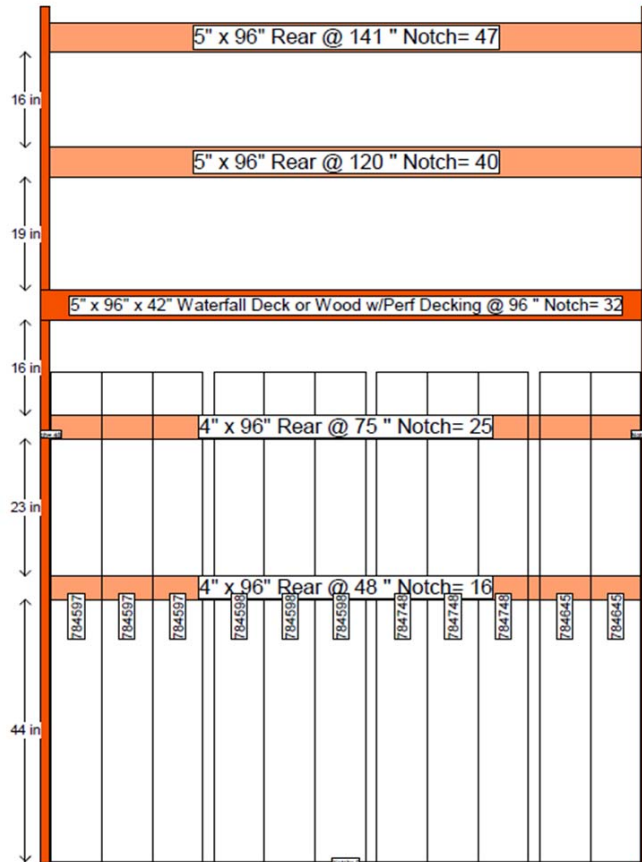

Bay Signage Requirements - Photo Reference

No POP in this bay