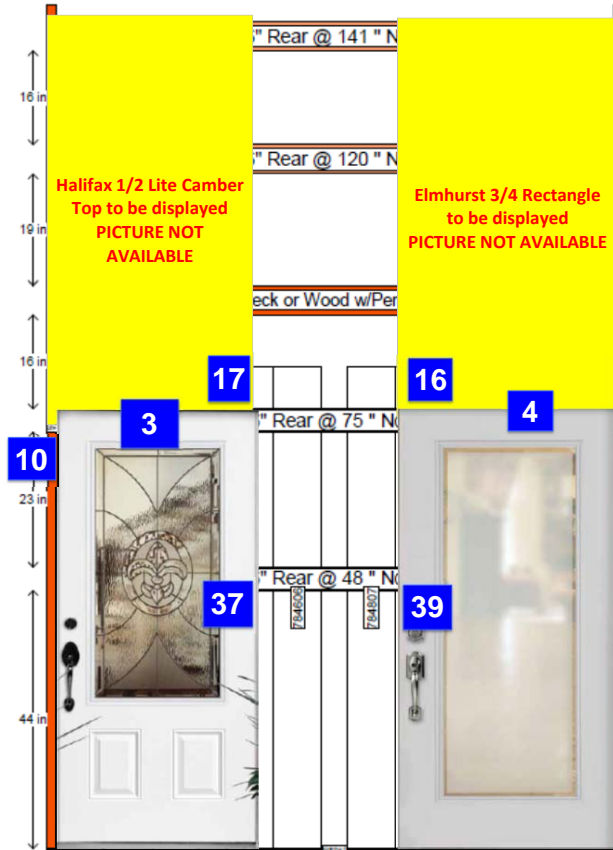

In Bay Signage Requirements

Item #	Qty	Sign Part #	Sign Description	HD Article #	HD Article Description	Hardware Requirements	How To Order
5	1	D30021C-13F	Category Header - Why Choose Fibreglass - Left, 38"	-	-	8" x 38" "C" Channel	ePOP
6	1	D30021C-14F	Category Header - Why Choose Fibreglass - Right, 38"	-	-	8" x 38" "C" Channel	ePOP
9	1	D30021C-17F	Aisle Violator - Fibre Glass, Exterior Door	-	-	AV Clip	ePOP
36	1	D30021C-36F	Door Labels - Pergola 3/4 Oval, Unfinished	Multiple Articles	Rainham Fan Lite FGESP	-	ePOP
20	1	D30021C-37F	Door Labels - Oxney Centre Arch	Multiple Articles	Oxney CtreArch FGMT	-	ePOP
35	1	D30021C-34F	Price Cards - Rainham Fan Lite Nickel Caming		Rainham Fan Lite Nickle Caming	-	ePOP
14	1	D30021C-25F	Price Cards - Providence Narrow Full Oval		Providence Narrow Full Oval	-	ePOP

As Shown

\$1015⁰⁰

D30021C-27

10 **Steel Exterior Doors**

Bay Planogram Reference

Merchandising POG shown is for reference purposes only and is not to be used to set product. Refer to your store specific Merchandise POG for product placement.

In Bay Signage Requirements

Item #	Qty	Sign Part #	Sign Description	HD Article #	HD Article Description	Hardware Requirements	How To Order
3	1	D30021C-11F	Category Header - Choosing an Exterior Door - Left, 38"	-	-	8" x 38" "C" Channel	ePOP
4	1	D30021C-12F	Category Header - Choosing an Exterior Door - Right, 38"	-	-	8" x 38" "C" Channel	ePOP
10	1	D30021C-18F	Aisle Violator - Steel, Exterior Door	-	-	AV Clip	ePOP
37	1	D30021C-44F	Door Labels - Fleur-de-lis 3/4 Rectangle	Multiple Articles	Fleur De Lis 3/4 Lite	-	ePOP
39	1	D30021C-46F	Door Labels - Sandgate Full Lite	Multiple Articles	Sandgate Full Lite	-	ePOP
17	1	D30021C-28F	Price Cards - Halifax 1/2 Lite Camber Top		Halifax 1/2 Lite Camber Top	-	ePOP
16	1	D30021C-27F	Price Cards - Elmhurst 3/4 Rectangle		Elmhurst 3/4 Rectangle	-	ePOP