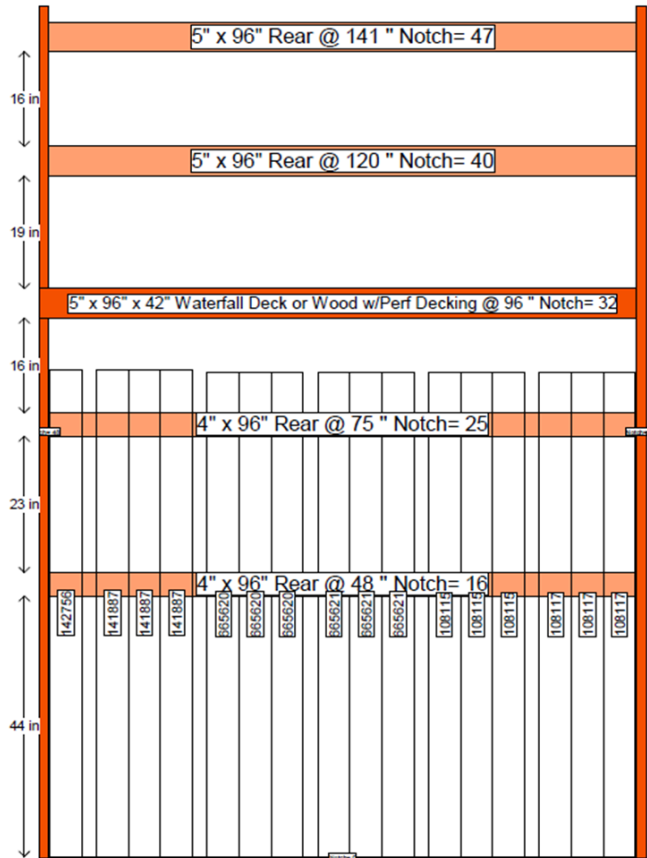

In Bay Signage Requirements

Item #	Qty	Sign Part #	Sign Description	HD Article #	HD Article Description	Hardware Requirements	How To Order
5	1	D30021C-13F	Category Header - Why Choose Fibreglass - Left, 38"	-	-	8" x 38" "C" Channel	ePOP
6	1	D30021C-14F	Category Header - Why Choose Fibreglass - Right, 38"	-	-	8" x 38" "C" Channel	ePOP
9	1	D30021C-17F	Aisle Violator - Fibre Glass, Exterior Door	-	-	AV Clip	ePOP
36	1	D30021C-36F	Door Labels - Pergola 3/4 Oval, Unfinished	Multiple Articles	Rainham Fan Lite FGESP	-	ePOP
20	1	D30021C-37F	Door Labels - Oxney Centre Arch	Multiple Articles	Oxney CtreArch FGMT	-	ePOP
35	1	D30021C-34F	Price Cards - Rainham Fan Lite Nickel Caming		Rainham Fan Lite Nickle Caming	-	ePOP
14	1	D30021C-25F	Price Cards - Providence Narrow Full Oval		Providence Narrow Full Oval	-	ePOP

In Bay Signage Requirements

Item #	Qty	Sign Part #	Sign Description	HD Article #	HD Article Description	Hardware Requirements	How To Order
3	1	D30021C-11F	Category Header - Choosing an Exterior Door - Left, 38"	-	-	8" x 38" "C" Channel	ePOP
4	1	D30021C-12F	Category Header - Choosing an Exterior Door - Right, 38"	-	-	8" x 38" "C" Channel	ePOP
10	1	D30021C-18F	Aisle Violator - Steel, Exterior Door	-	-	AV Clip	ePOP
37	1	D30021C-44F	Door Labels - Fleur-de-lis 3/4 Rectangle	Multiple Articles	Fleur De Lis 3/4 Lite	-	ePOP
39	1	D30021C-46F	Door Labels - Sandgate Full Lite	Multiple Articles	Sandgate Full Lite	-	ePOP
17	1	D30021C-28F	Price Cards - Halifax 1/2 Lite Camber Top		Halifax 1/2 Lite Camber Top	-	ePOP
16	1	D30021C-27F	Price Cards - Elmhurst 3/4 Rectangle		Elmhurst 3/4 Rectangle	-	ePOP

Bay Signage Requirements - Photo Reference

No POP in this bay

Bay Signage Requirements - Photo Reference

No POP in this bay

Bay Signage Requirements - Photo Reference

No POP in this bay

Bay Signage Requirements - Photo Reference

No POP in this bay

Bay Signage Requirements - Photo Reference

No POP in this bay

Bay Signage Requirements - Photo Reference

No POP in this bay