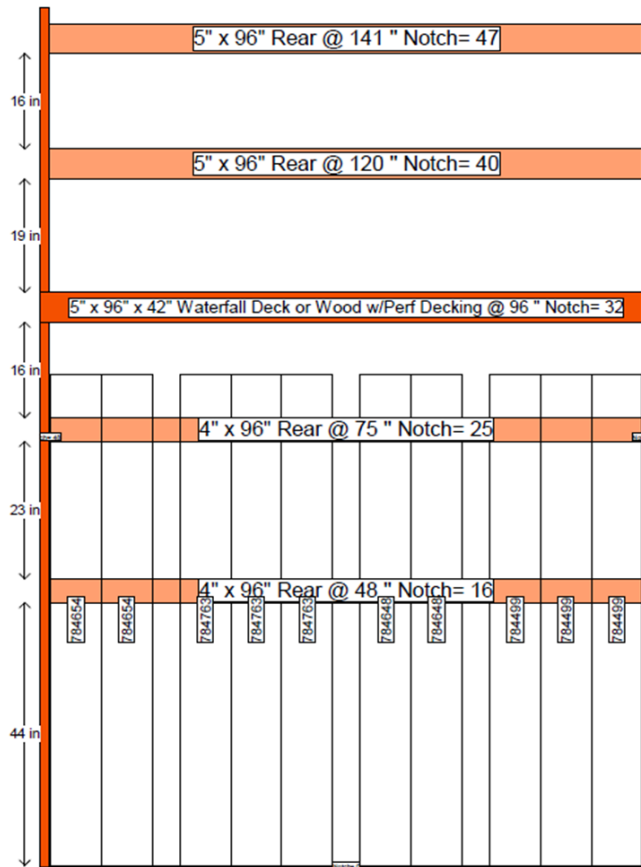

In Bay Signage Requirements

Item #	Qty	Sign Part #	Sign Description	HD Article #	HD Article Description	Hardware Requirements	How To Order
5	1	D30021C-13F	Category Header - Why Choose Fibreglass - Left, 38"	-	-	8" x 38" "C" Channel	ePOP
6	1	D30021C-14F	Category Header - Why Choose Fibreglass - Right, 38"	-	-	8" x 38" "C" Channel	ePOP
9	1	D30021C-17F	Aisle Violator - Fibre Glass, Exterior Door	-	-	AV Clip	ePOP
36	1	D30021C-36F	Door Labels - Pergola 3/4 Oval, Unfinished	Multiple Articles	Rainham Fan Lite FGESP	-	ePOP
20	1	D30021C-37F	Door Labels - Oxney Centre Arch	Multiple Articles	Oxney CtreArch FGMT	-	ePOP
35	1	D30021C-34F	Price Cards - Rainham Fan Lite Nickel Caming		Rainham Fan Lite Nickle Caming	-	ePOP
14	1	D30021C-25F	Price Cards - Providence Narrow Full Oval		Providence Narrow Full Oval	-	ePOP

Bay Signage Requirements - Photo Reference

No POP in this bay

Bay Signage Requirements - Photo Reference

No POP in this bay

Bay Signage Requirements - Photo Reference

No POP in this bay

Bay Signage Requirements - Photo Reference