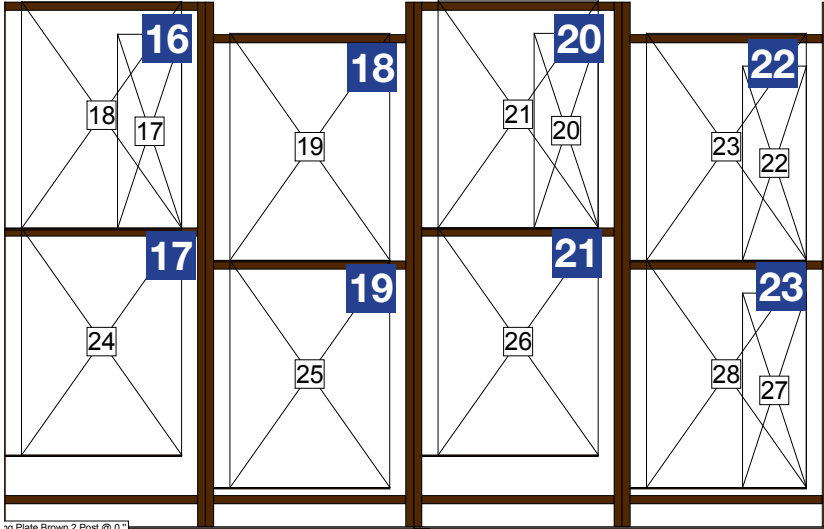

Arm #5

Arm #6

19 Plate Brown 2 Post @ 0 "