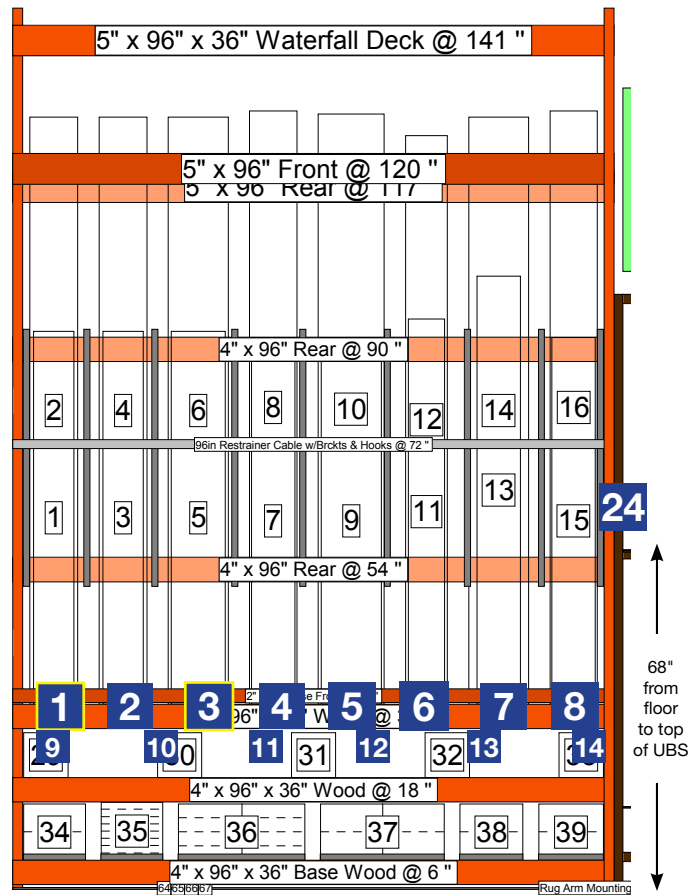

## Sign Planogram: Area Rugs Family 3 Bay Name: Area Rugs Family 3

EFFECTIVE:  
Jan. 18, 2017

PAGE:  
2 of 4

SignPOG does not specify exact articles that receive 'NEW' callouts

- [NEW Peg Talker] Each new rug will receive a NEW Peg Talker. Maintain this element using instructions provided by the IPM (Implementation Project Manager)
- **Rug Display Carpet Rack** - Attach Peg Talker to the side edge channel of product label. See page 1 for reference

## Sign Planogram: Area Rugs Family 3 Bay Name: Area Rugs Family 3

EFFECTIVE:  
Jan. 18, 2017

PAGE:  
3 of 4