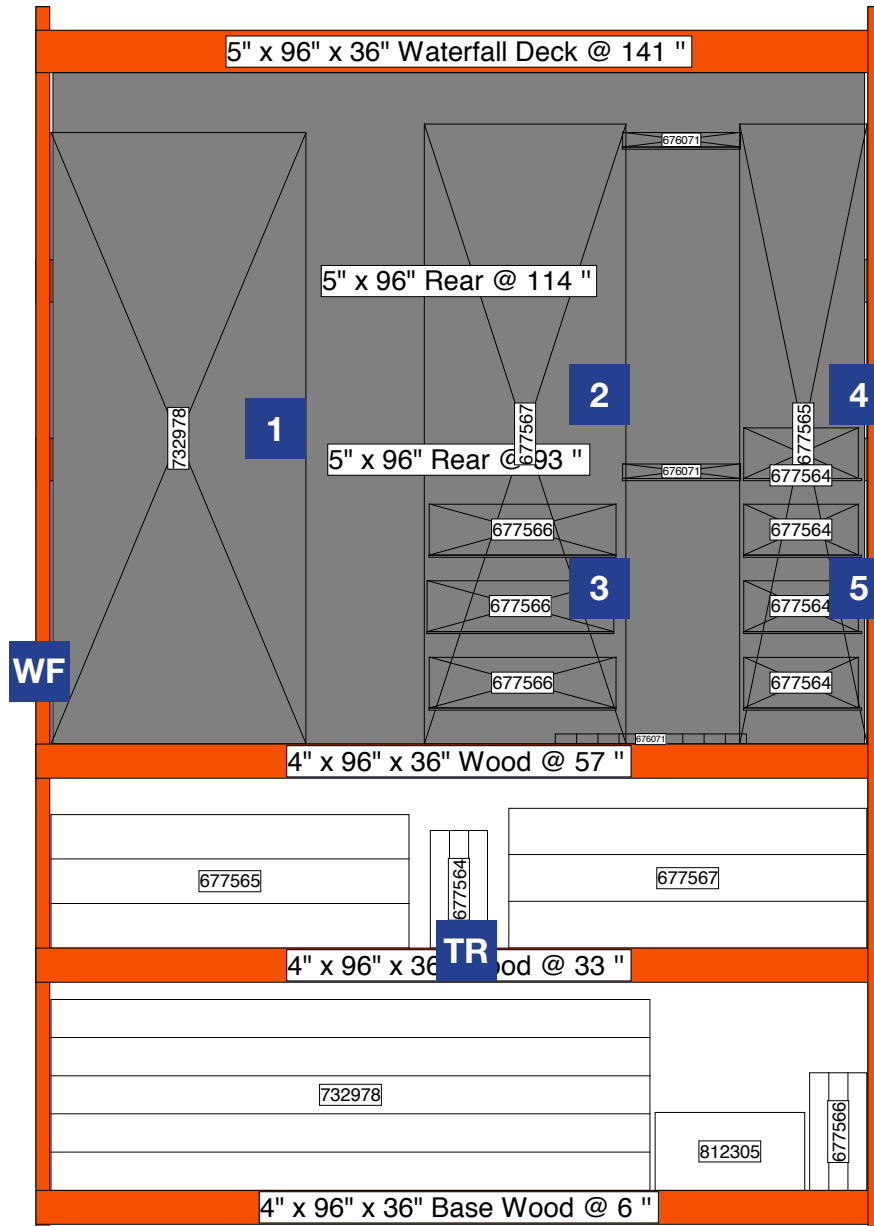

PROTOTYPICAL

Sign Planogram: Home Storage Bay Name: Home Storage

EFFECTIVE:
Jan 20, 2017

PAGE:
2 of 2

In Bay Signage Requirements

Item #	Part #	Description	Quantity	HD Article #	Hardware Requirements	How to Order
1	D59063C-05	Wardrobe Product Card	1	1000732978	-	ePOP
2	D59063C-01	Wide Tower Product Card	1	1000677567	-	ePOP
3	D59063C-04	Wide Drawer Kit Product Card	1	1000677566	-	ePOP
4	D59063C-03	Narrow Tower Product Card	1	1000677565	-	ePOP
5	D59063C-02	Narrow Drawer Kit Product Card	1	1000677564	-	ePOP
TR	TR-VINBM1	Truck Rental Vinyl Beam Label	1	-	-	ePOP
WF	Varies by bay ID #	Wayfinding Violator	1	-	Wayfinding Clip	ePOP
-	124-300TESA	Wayfinding Clip	1	-	-	ePOP

Merchandising POG shown is for POP reference only and is not to be used to set product. Refer to your store specific Merchandise POG for product placement.