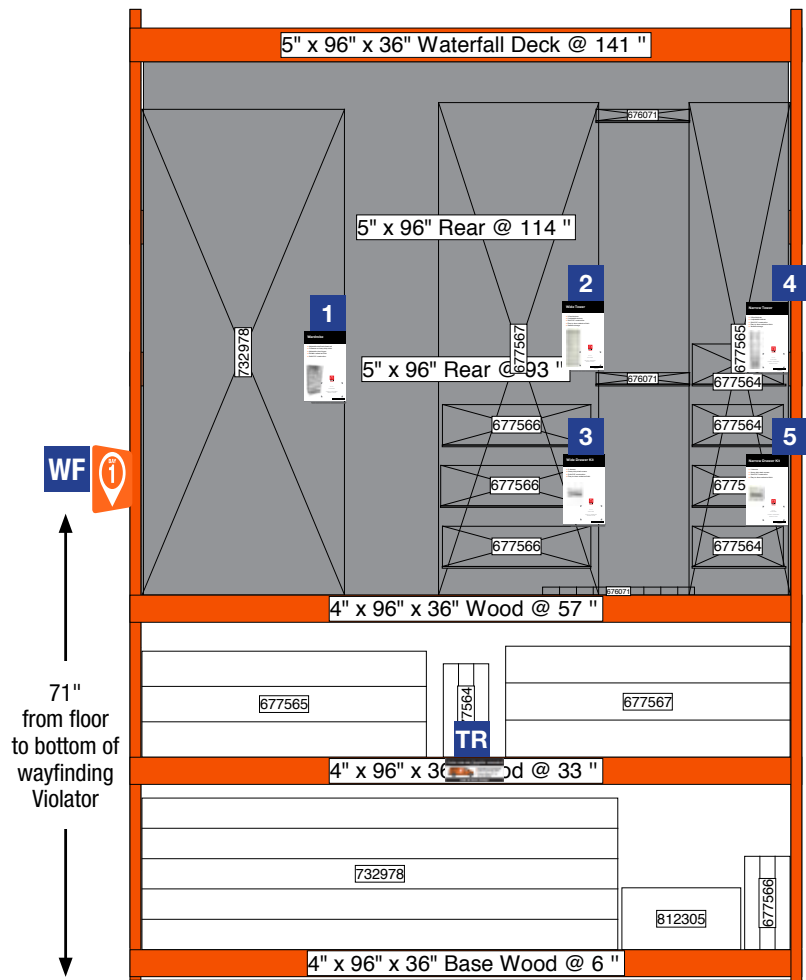

3' x 21"
Price Label
Article # 1009072018
Model # PCD21

2

Wide Tower

- 3 fixed shelves
- 2 adjustable shelves
- Solid 5/8" construction
- Easy to clean melamine finish
- Versatile storage

3' x 21"
Price Label
Article # 1009072017
Model # PCD21

3

Wide Drawer Kit

- 2 drawers
- Heavy-duty steel runners
- Solid 5/8" construction
- Easy to clean melamine finish

3' x 21"
Price Label
Article # 1009072016
Model # PCD21

4

Narrow Tower

- 3 fixed shelves
- 4 adjustable shelves
- Solid 5/8" construction
- Easy to clean melamine finish
- Versatile storage

3' x 21"
Price Label
Article # 1009072015
Model # PCD21

5

Narrow Drawer Kit

- 2 drawers
- Heavy-duty steel runners
- Solid 5/8" construction
- Easy to clean melamine finish

3' x 21"
Price Label
Article # 1009072014
Model # PCD21

TR

TRUCK, VAN AND TRAILERS* AVAILABLE

*Not available in all locations

- Affordable and Convenient
- Take it Home Right Away
- Reduce Wear and Tear on Your Vehicle

Take it Home Today!

Instructions:

- [Beam Labels] Remove any old beam labels (if applicable) and place label on the beam below the product
- [Product Card] Attach product card to product display [include additional instructions if needed re: placement]