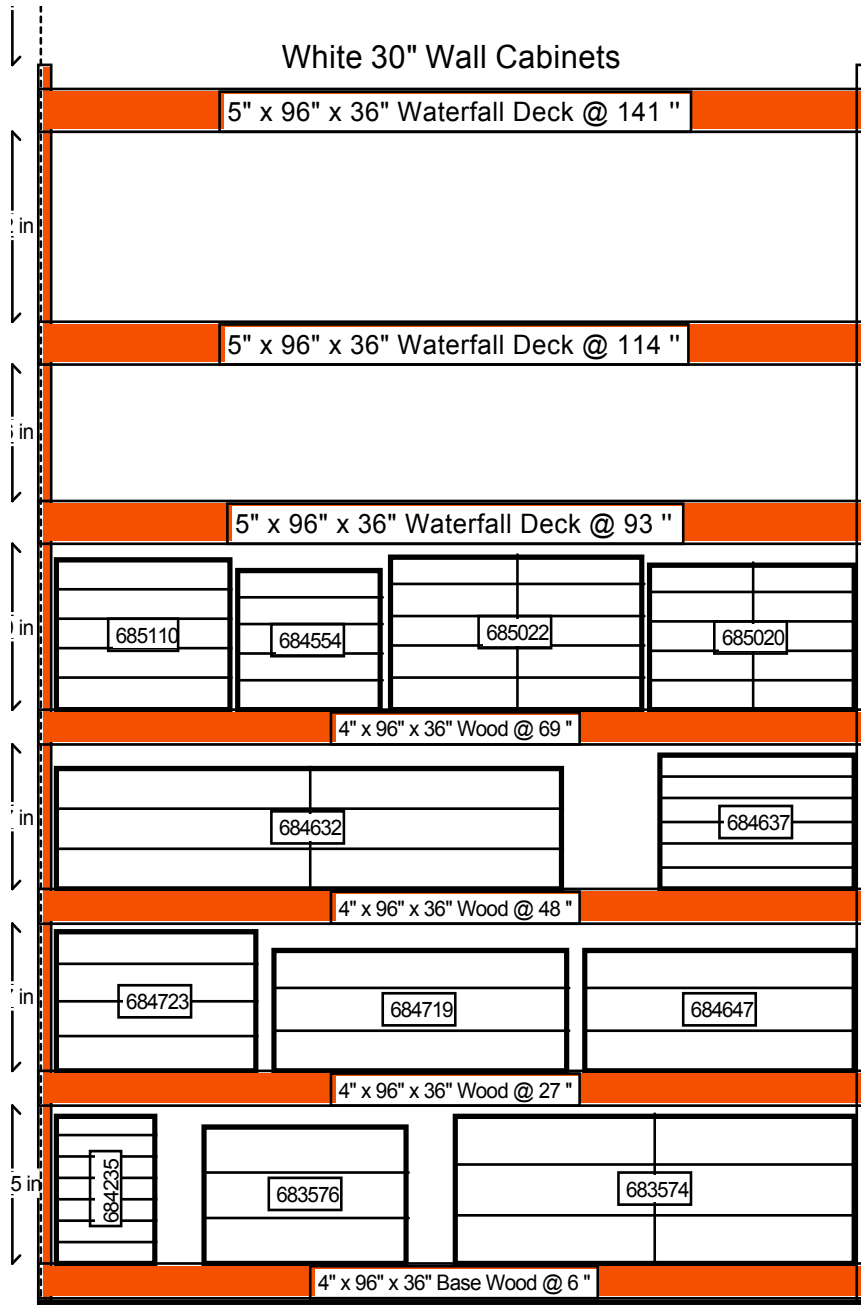

PROTOTYPICAL

Sign Planogram: Kitchen Cabinets RTA
Bay Name: RTA Kitchen Cabinets 11.11

EFFECTIVE:

Dec 8, 2014

PAGE:

22 of 22

In Bay Signage Requirements

Item #	Part #	Description	Quantity	HD Article #	Hardware Requirements	How to Order
No POP required for this bay						

Merchandising POG shown is for POP reference only and is not to be used to set product. Refer to your store specific Merchandise POG for product placement.