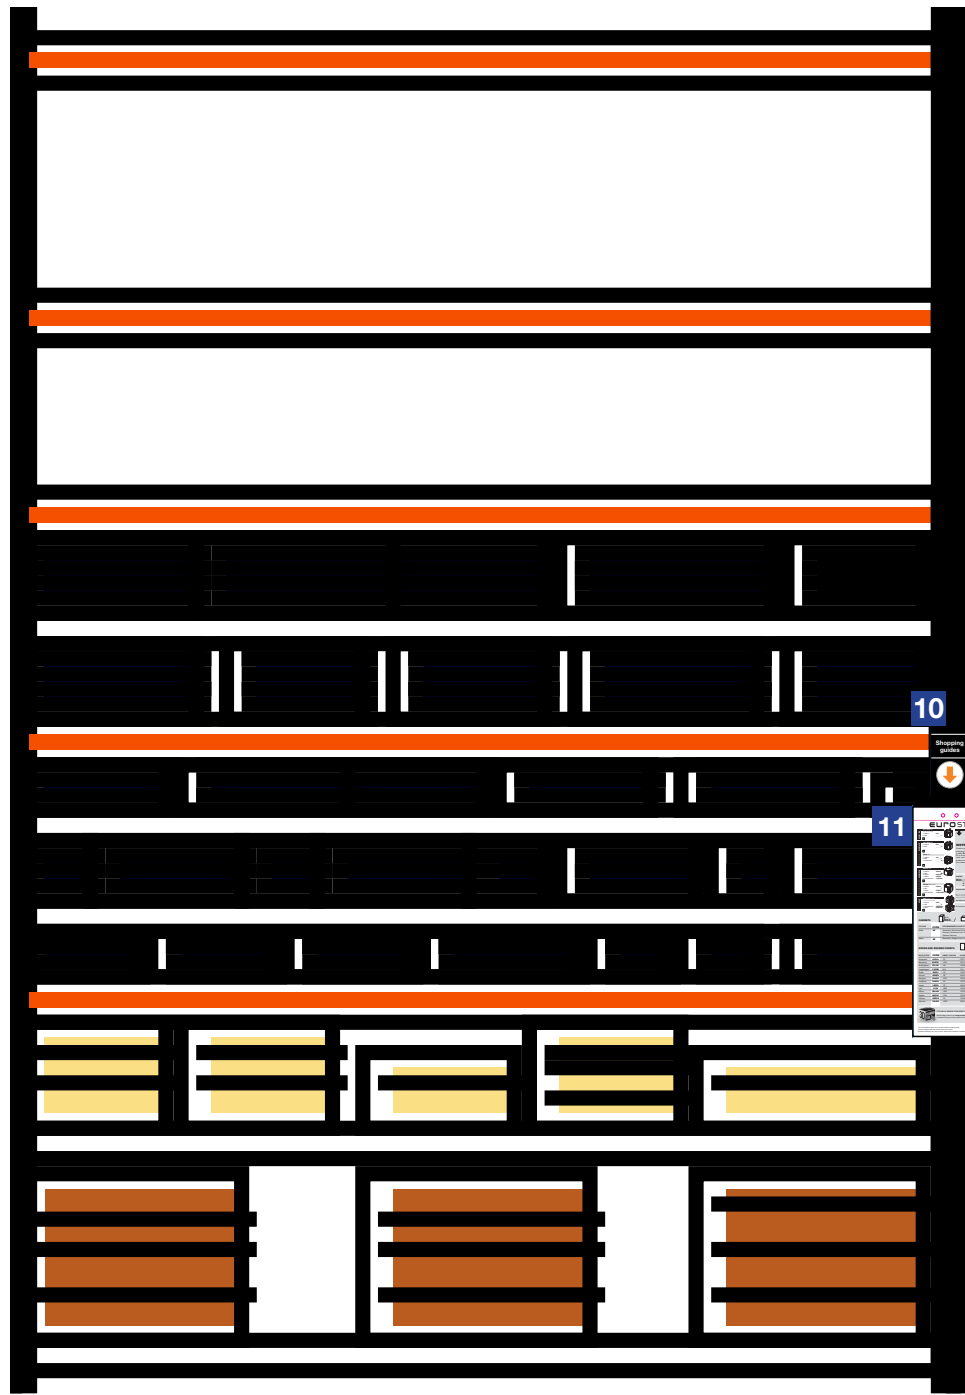

PROTOTYPICAL

Sign Planogram: Kitchen Cabinets RTA Bay Name: RTA Kitchen Cabinets 11.2

EFFECTIVE:

Dec 8, 2014

PAGE:

3 of 22

10

11

10

11

68"
from
floor
to
top of
tearpad
header

Instructions:

- [Tear Pad Header] Fold on creases and attach to upright so top edge is 68" from floor
- [Tear Pad] Attach to upright with zip tie 1" below bottom of tear pad header