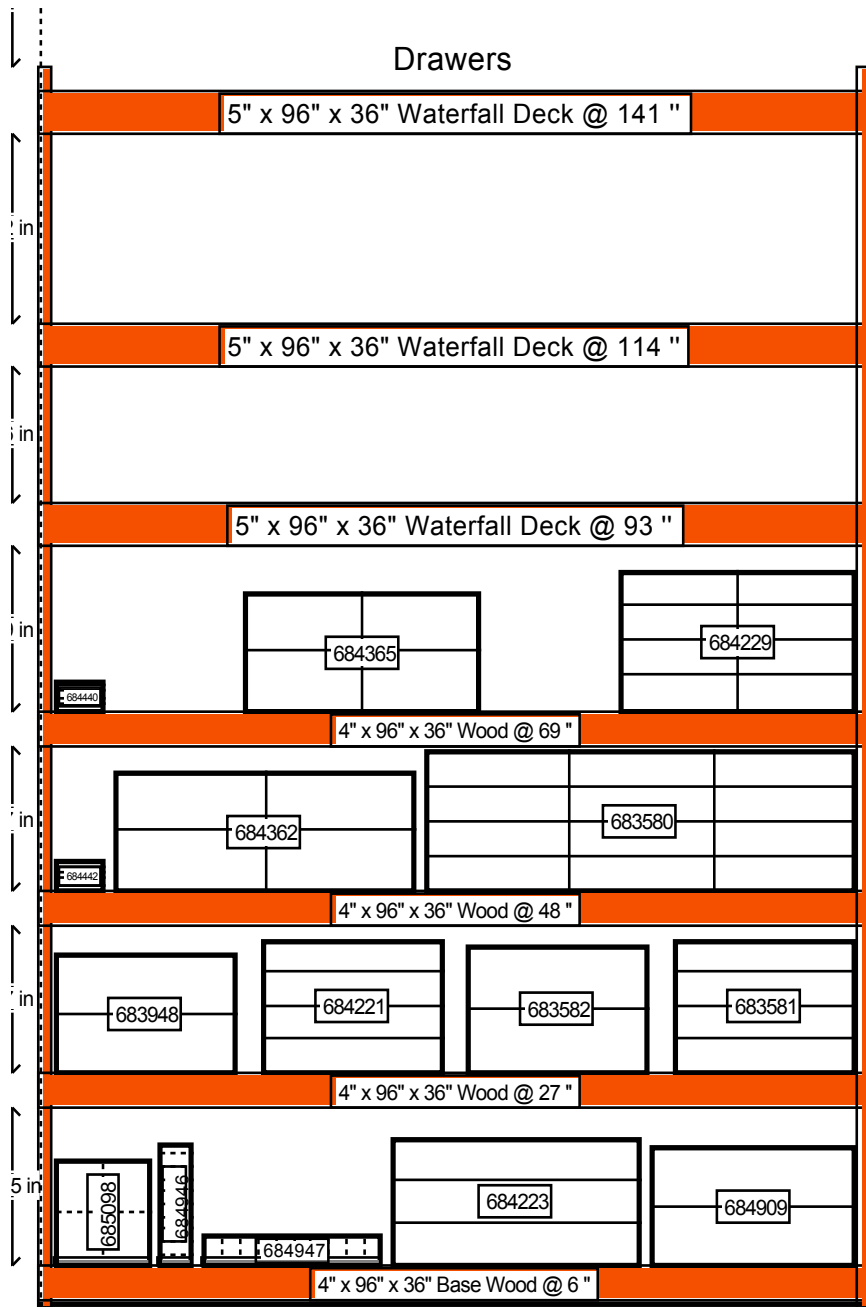

PROTOTYPICAL

**Sign Planogram: Kitchen Cabinets RTA
Bay Name: RTA Kitchen Cabinets 11.9**

EFFECTIVE:

Dec 8, 2014

PAGE:

18 of 22

In Bay Signage Requirements

Item #	Part #	Description	Quantity	HD Article #	Hardware Requirements	How to Order
No POP required for this bay						

Merchandising POG shown is for POP reference only and is not to be used to set product. Refer to your store specific Merchandise POG for product placement.