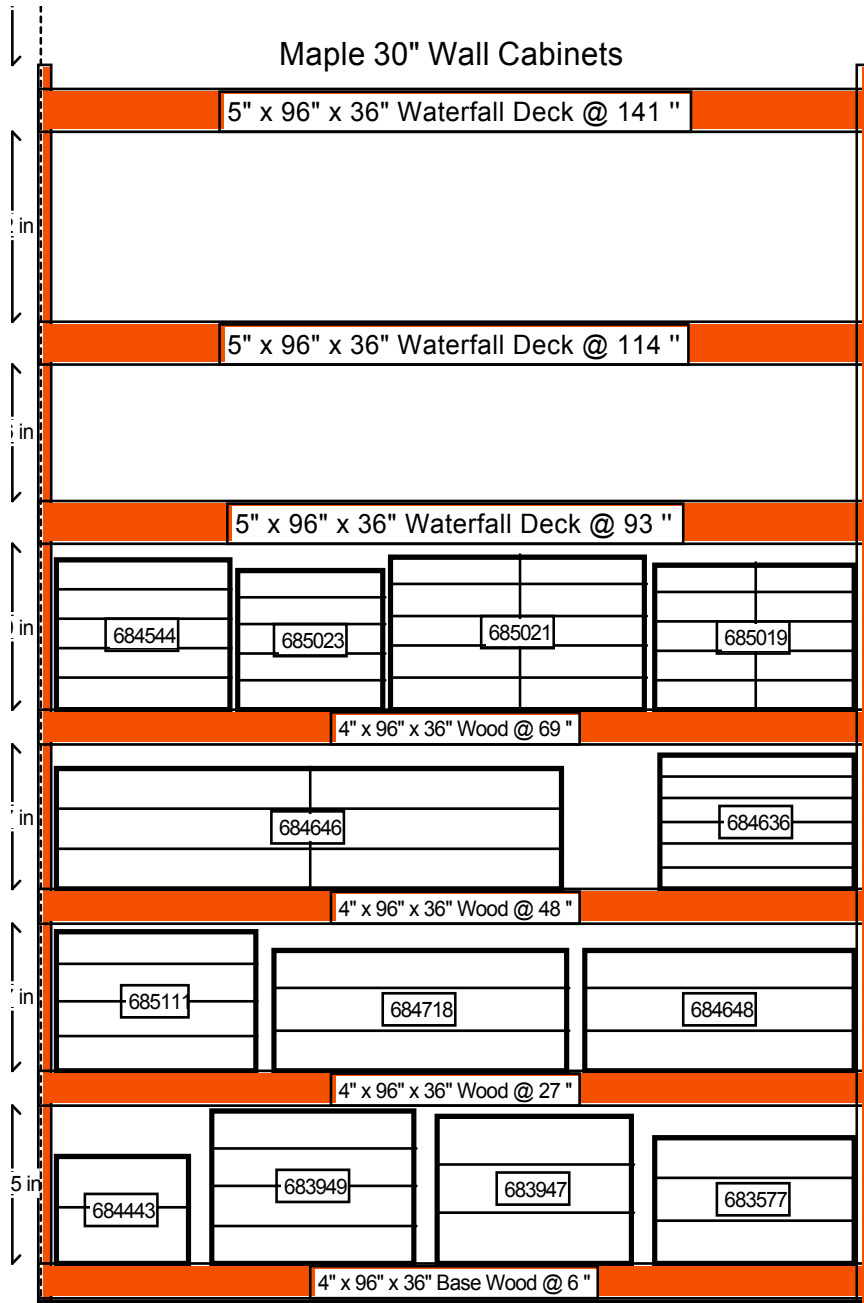

PROTOTYPICAL

**Sign Planogram: Kitchen Cabinets RTA
Bay Name: RTA Kitchen Cabinets 11.10**

EFFECTIVE:

Dec 8, 2014

PAGE:

20 of 22

In Bay Signage Requirements

Item #	Part #	Description	Quantity	HD Article #	Hardware Requirements	How to Order
No POP required for this bay						

Merchandising POG shown is for POP reference only and is not to be used to set product. Refer to your store specific Merchandise POG for product placement.