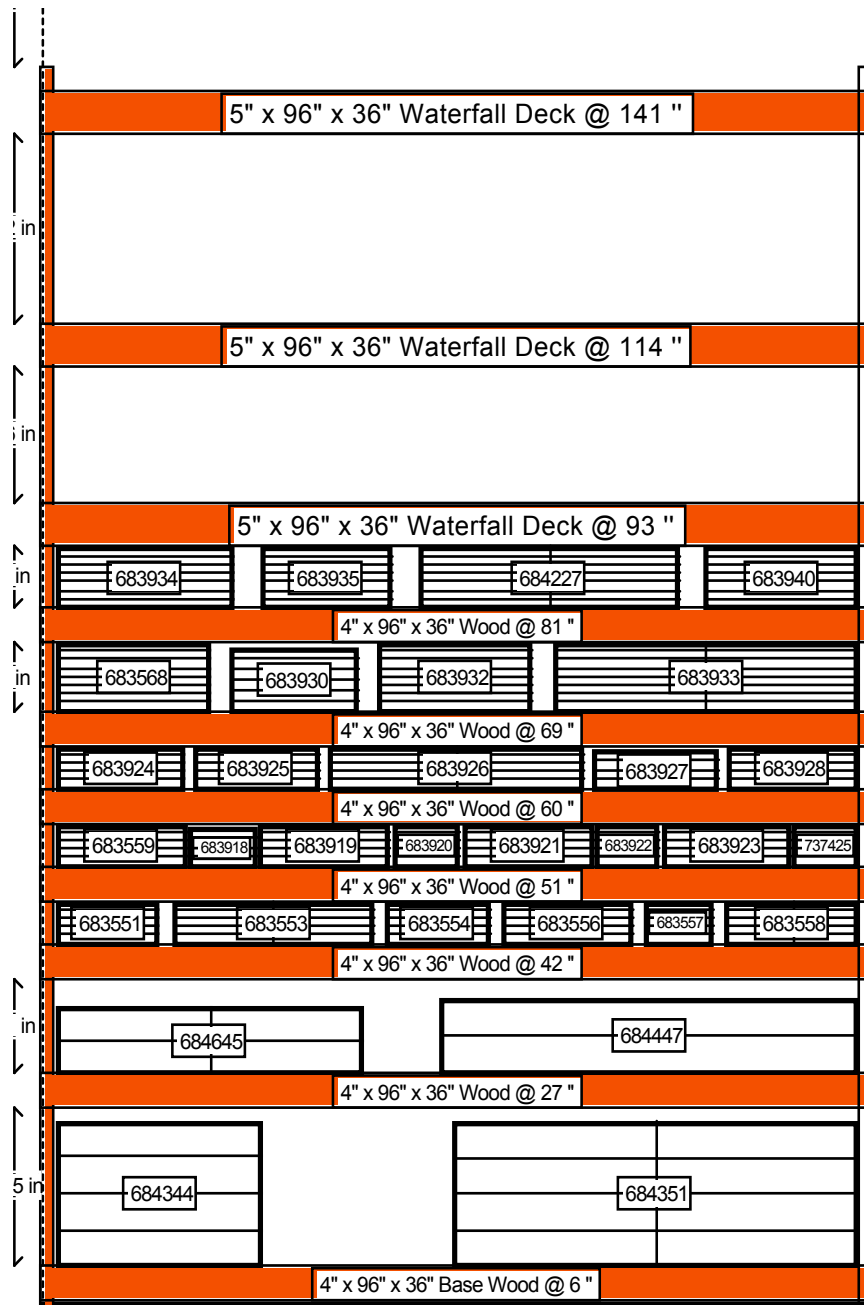

PROTOTYPICAL

Sign Planogram: Kitchen Cabinets RTA Bay Name: RTA Kitchen Cabinets 11.7

EFFECTIVE:

Dec 8, 2014

PAGE:

14 of 22

In Bay Signage Requirements

Item #	Part #	Description	Quantity	HD Article #	Hardware Requirements	How to Order
No POP required for this bay						

Merchandising POG shown is for POP reference only and is not to be used to set product. Refer to your store specific Merchandise POG for product placement.