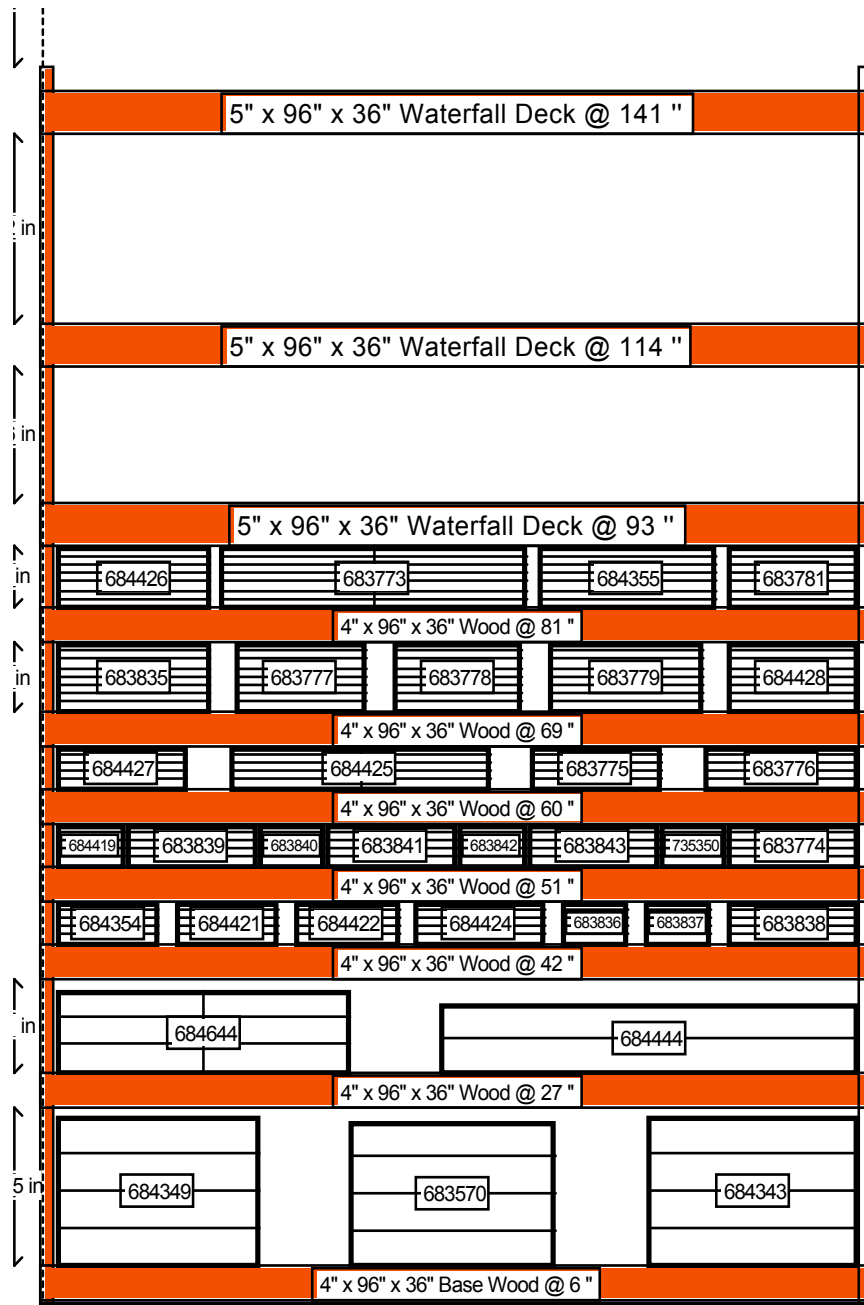

PROTOTYPICAL

Sign Planogram: Kitchen Cabinets RTA Bay Name: RTA Kitchen Cabinets 11.3

EFFECTIVE:

Dec 8, 2014

PAGE:

6 of 22

In Bay Signage Requirements

Item #	Part #	Description	Quantity	HD Article #	Hardware Requirements	How to Order
No POP required for this bay						

Merchandising POG shown is for POP reference only and is not to be used to set product. Refer to your store specific Merchandise POG for product placement.