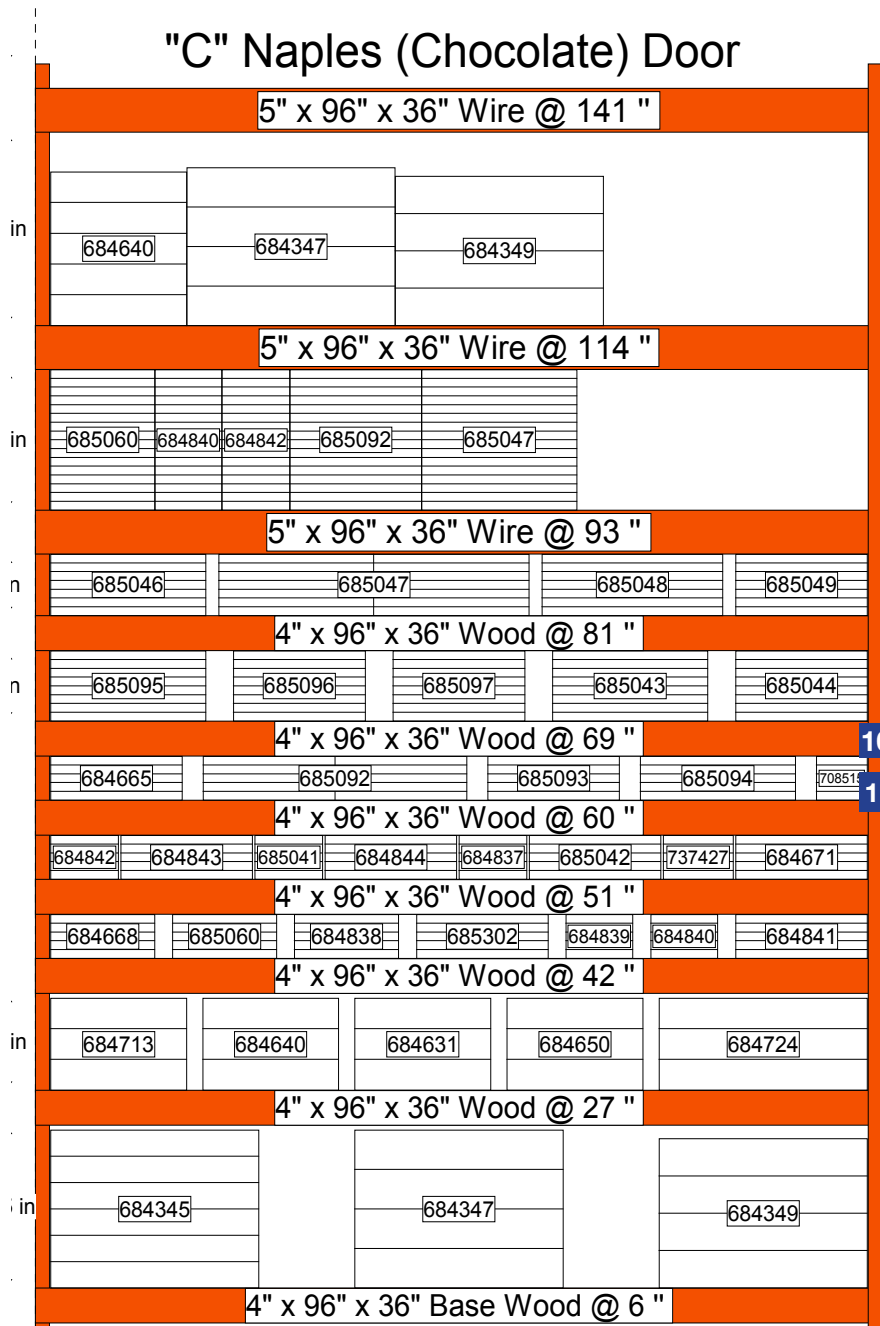

PROTOTYPICAL

**Sign Planogram: Kitchen Cabinets RTA
Bay Name: RTA Kitchen Cabinets 11.2**

EFFECTIVE:

Dec 8, 2014

PAGE:

4 of 22

In Bay Signage Requirements

Item #	Part #	Description	Quantity	HD Article #	Hardware Requirements	How to Order
10	D29K032C-22	Tear Pad Header Sign	1	-	N/A	ePOP
11	D29K032C-23	RTA Tear Pad	1	-	Zip Tie	ePOP
	GA002C	Zip Tie	1	-	N/A	ePOP