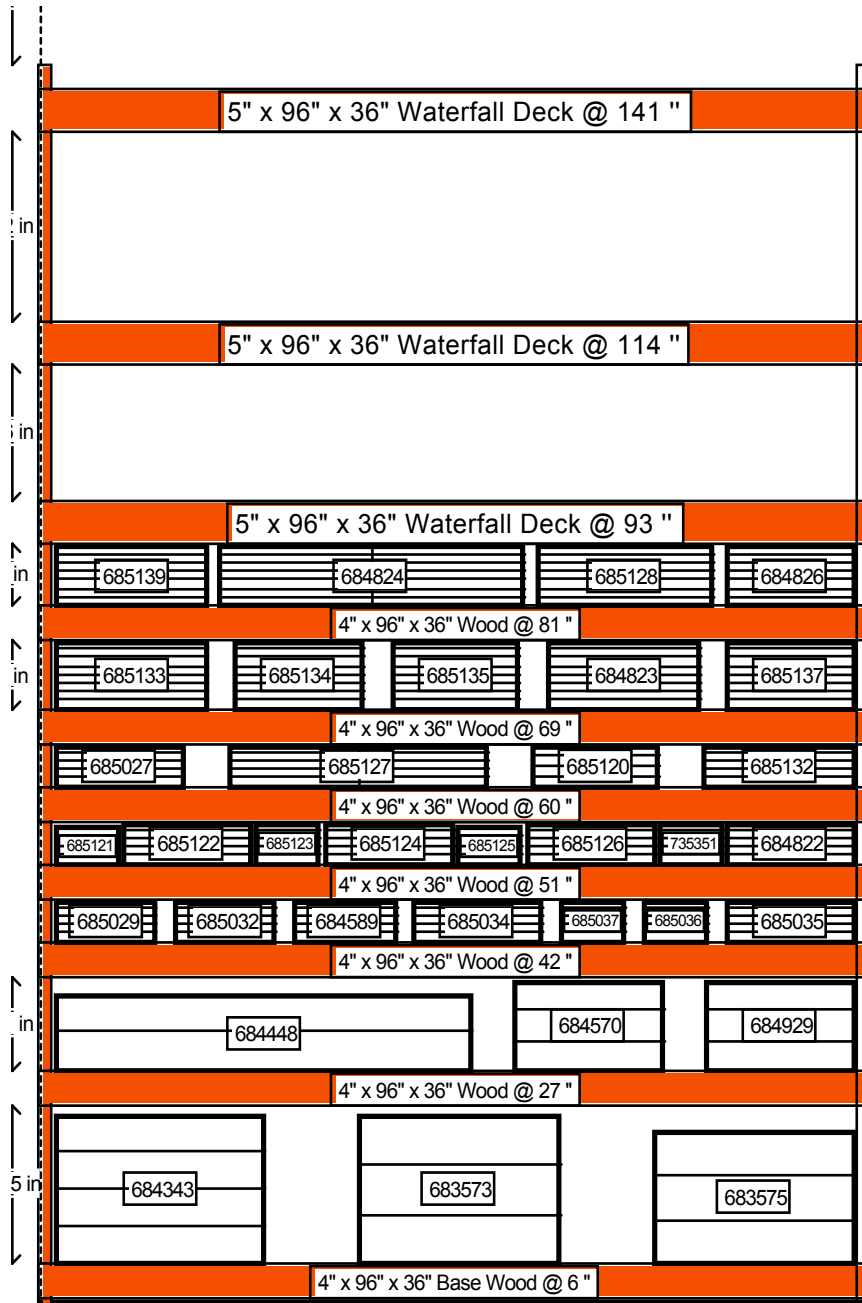

PROTOTYPICAL

Sign Planogram: Kitchen Cabinets RTA Bay Name: RTA Kitchen Cabinets 11.4

EFFECTIVE:
Dec 8, 2014

PAGE:
8 of 22

In Bay Signage Requirements

Item #	Part #	Description	Quantity	HD Article #	Hardware Requirements	How to Order
No POP required for this bay						

Merchandising POG shown is for POP reference only and is not to be used to set product. Refer to your store specific Merchandise POG for product placement.