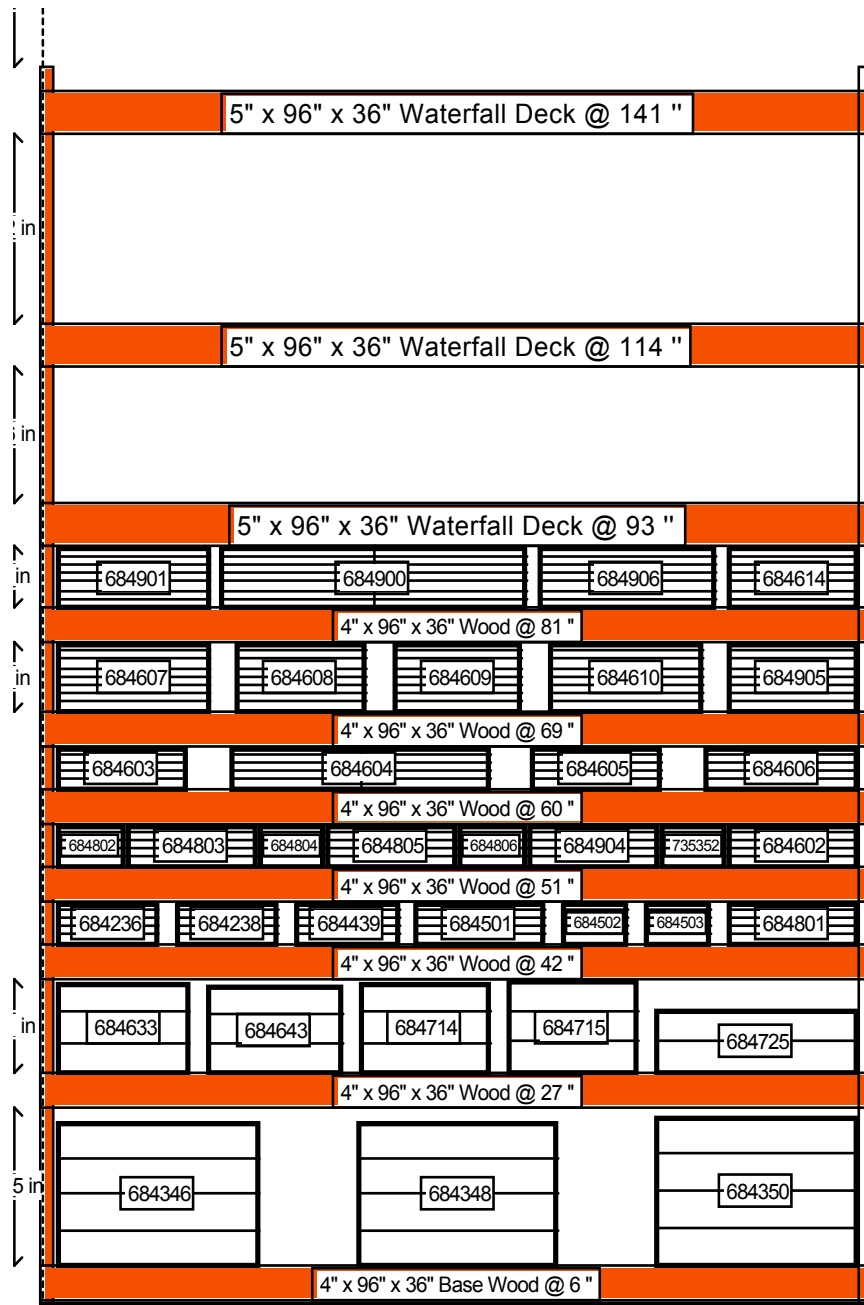

PROTOTYPICAL

**Sign Planogram: Kitchen Cabinets RTA
Bay Name: RTA Kitchen Cabinets 11.6**

EFFECTIVE:

Dec 8, 2014

PAGE:

12 of 22

In Bay Signage Requirements

Item #	Part #	Description	Quantity	HD Article #	Hardware Requirements	How to Order
No POP required for this bay						

Merchandising POG shown is for POP reference only and is not to be used to set product. Refer to your store specific Merchandise POG for product placement.