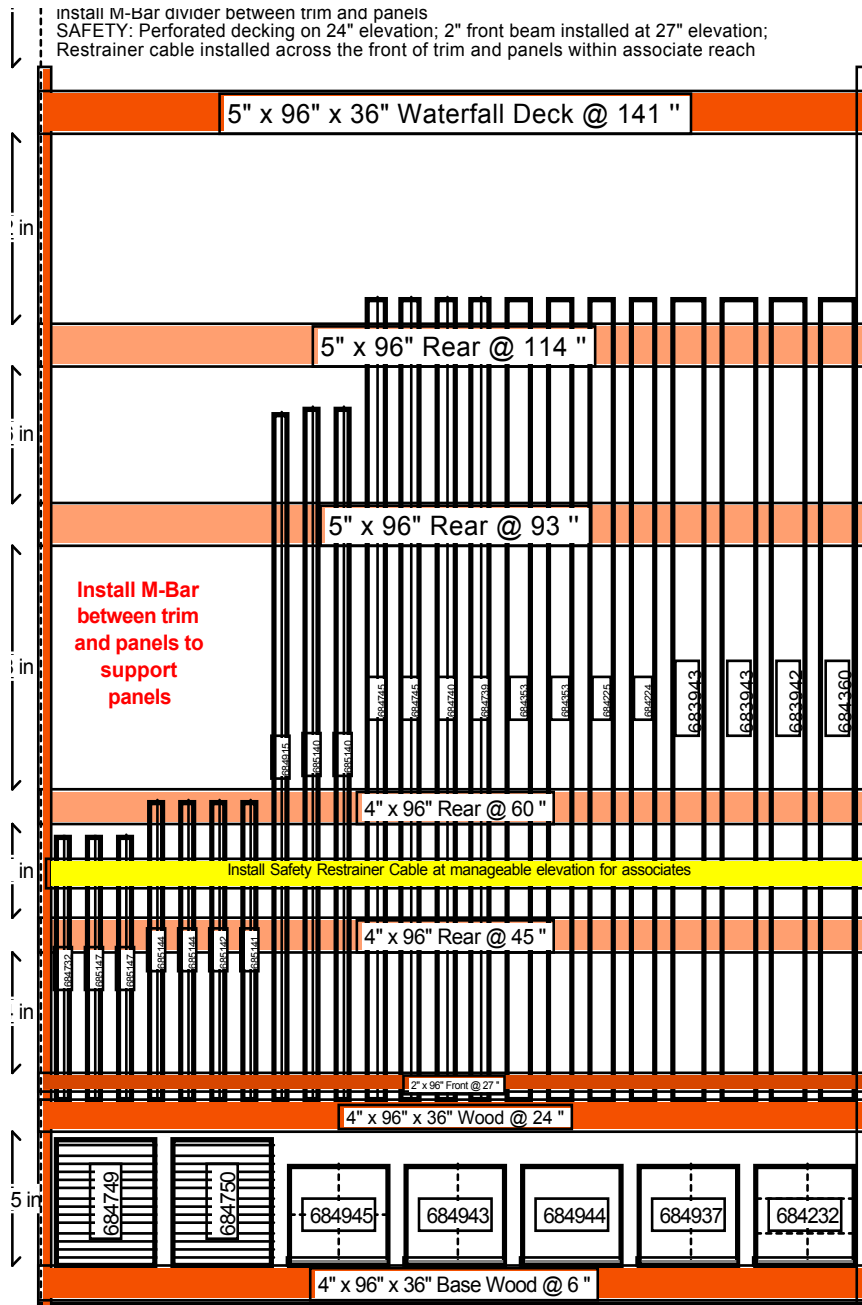

PROTOTYPICAL

Sign Planogram: Kitchen Cabinets RTA Bay Name: RTA Kitchen Cabinets 11.8

EFFECTIVE:

Dec 8, 2014

PAGE:

16 of 22

In Bay Signage Requirements

Item #	Part #	Description	Quantity	HD Article #	Hardware Requirements	How to Order
No POP required for this bay						

Merchandising POG shown is for POP reference only and is not to be used to set product. Refer to your store specific Merchandise POG for product placement.