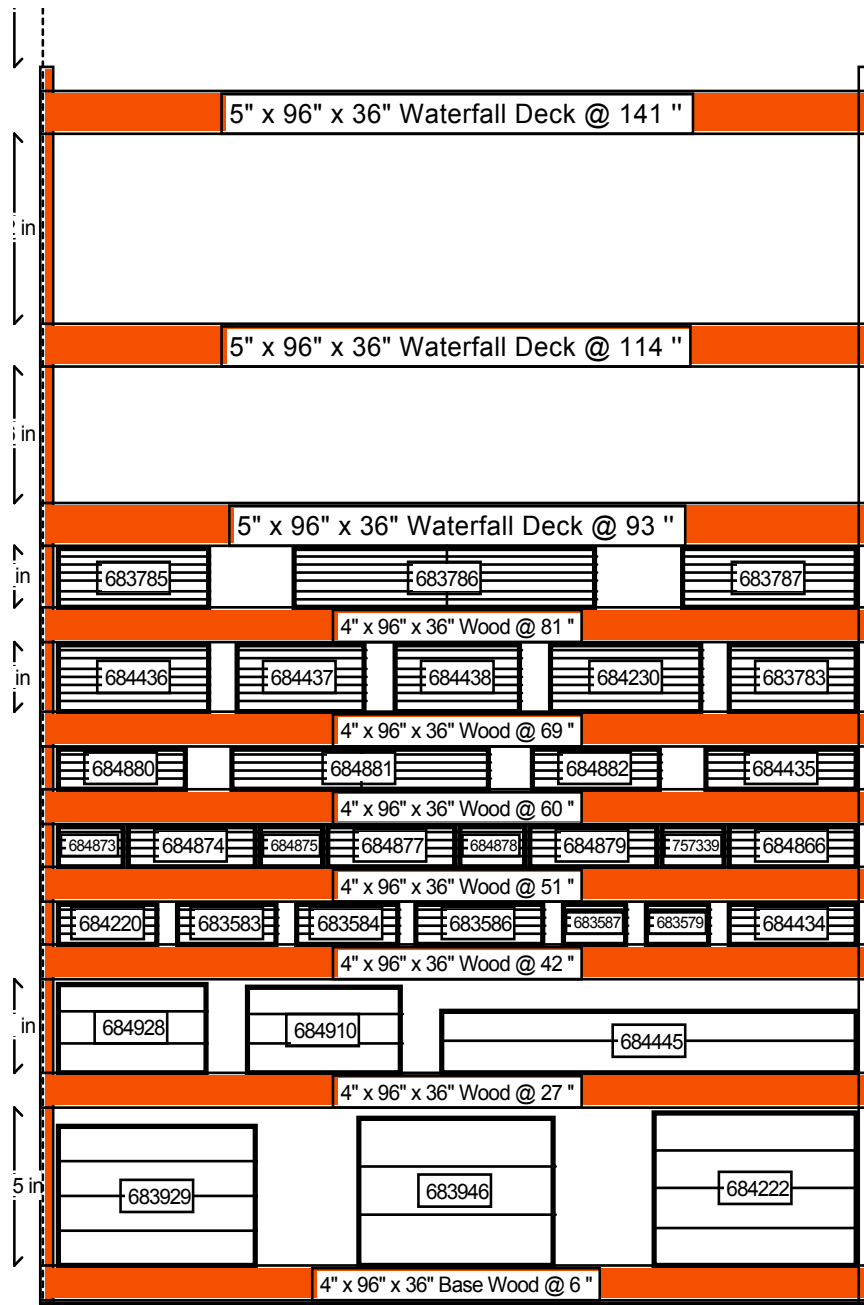

PROTOTYPICAL

Sign Planogram: Kitchen Cabinets RTA
Bay Name: RTA Kitchen Cabinets 11.5

EFFECTIVE:

Dec 8, 2014

PAGE:

10 of 22

In Bay Signage Requirements

Item #	Part #	Description	Quantity	HD Article #	Hardware Requirements	How to Order
No POP required for this bay						

Merchandising POG shown is for POP reference only and is not to be used to set product. Refer to your store specific Merchandise POG for product placement.