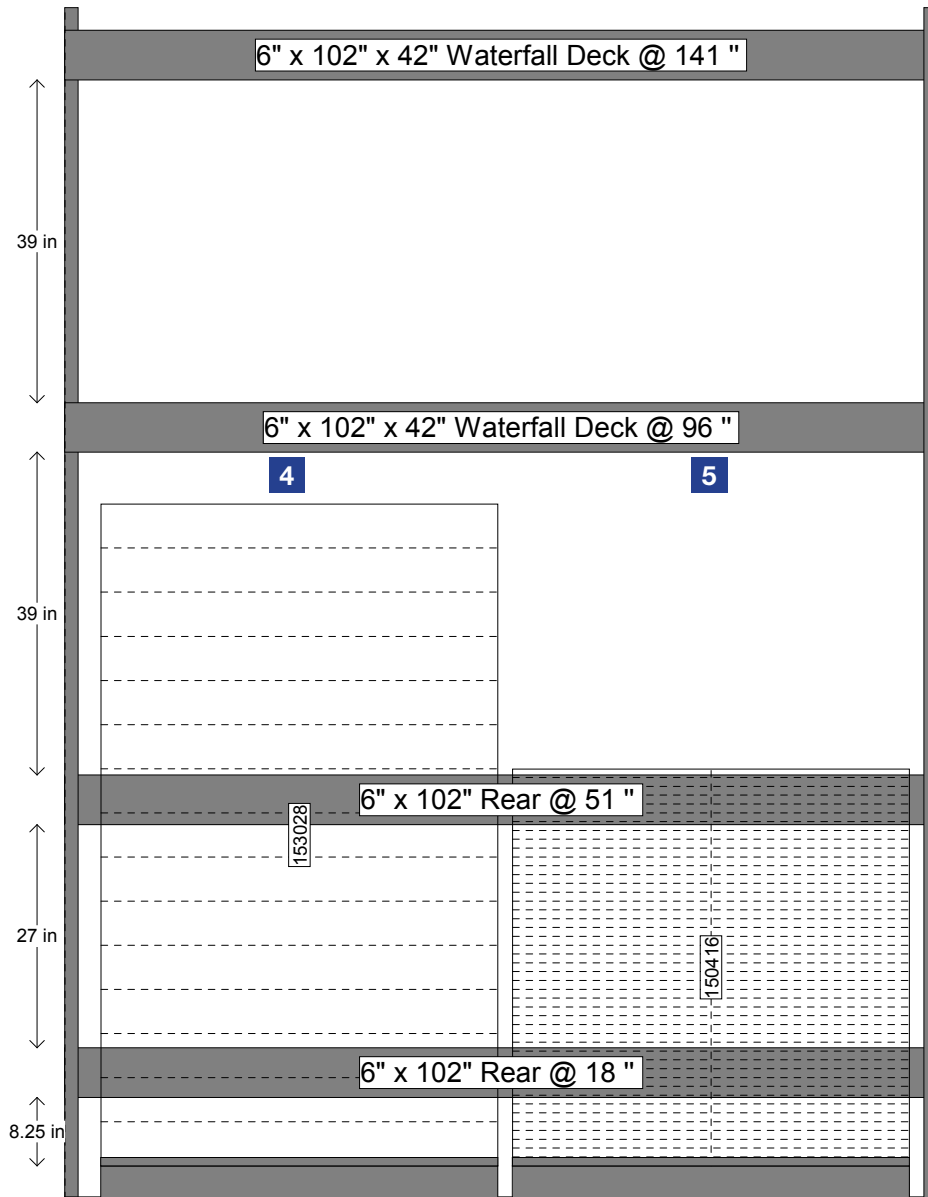

PROTOTYPICAL

Sign Planogram: Mulches
Bay Name: Mulches 6.3

EFFECTIVE:
Jan 20, 2015

PAGE:
6 of 12

In Bay Signage Requirements

Item #	Part #	Description	Quantity	HD Article #	Hardware Requirements	How to Order
4	D28137C-04	Scotts NatureScapes® Sierra Red Mulch 56.6 L Product Card	1	1000153028	Hinged Pallet Tag	ePOP
5	D28137C-20	Premier Natural Cedar Mulch 56 L Product Card	1	1000150416	Hinged Pallet Tag	ePOP
	PALLET415C.5	15" x 4" Clear Pallet Tag	2	-	-	ePOP

Merchandising POG shown is for POP reference only and is not to be used to set product. Refer to your store specific Merchandise POG for product placement.