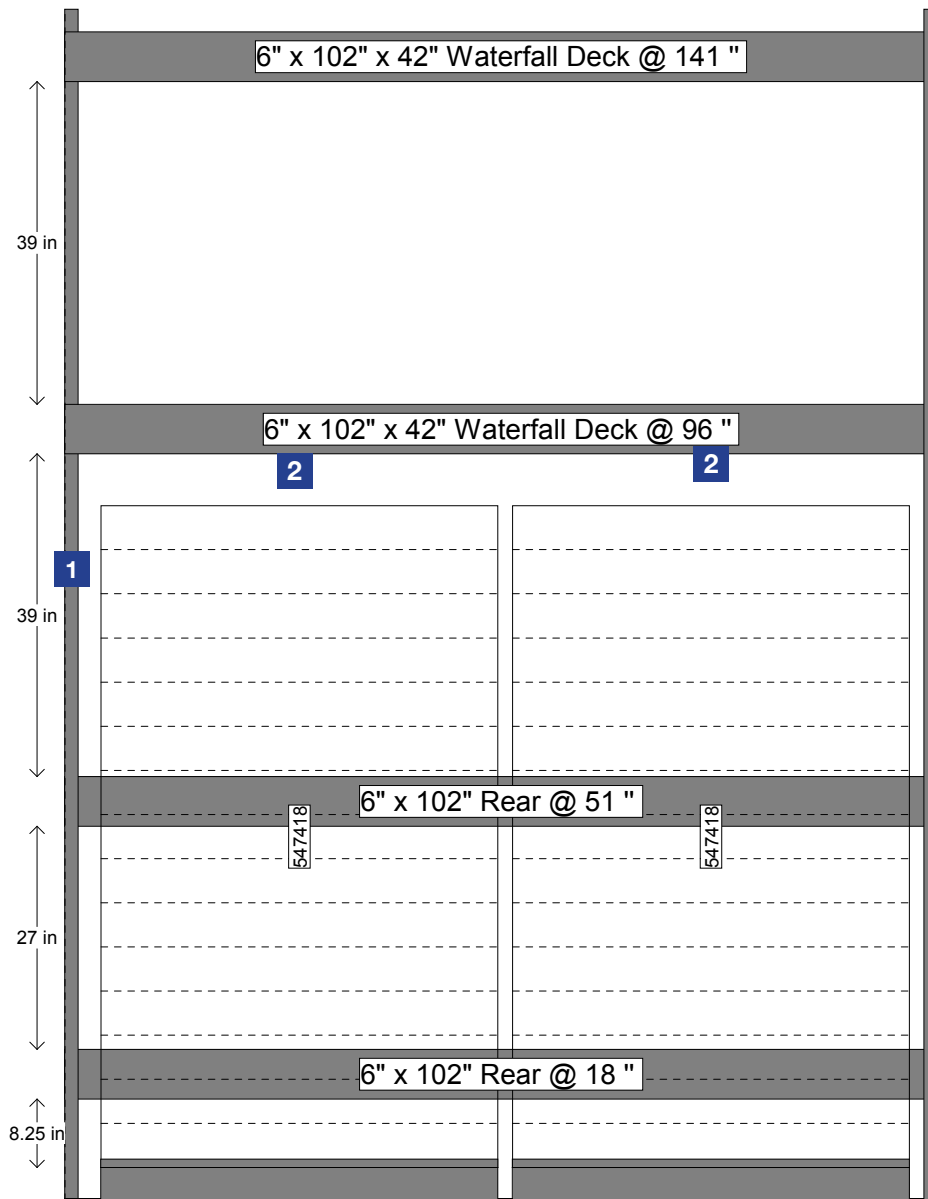

PROTOTYPICAL

Sign Planogram: Mulches
Bay Name: Mulches 6.1

EFFECTIVE:
Jan 20, 2015

PAGE:
2 of 12

In Bay Signage Requirements

Item #	Part #	Description	Quantity	HD Article #	Hardware Requirements	How to Order
1	D28094C-AV1	Mulch AV	1	-	AV Clips	ePOP
2	D28137C-06	Scotts NatureScapes® Deep Forest Brown Mulch 56.6 L Product Card	1	1000547418	Hinged Pallet Tag	ePOP
	GA001C	AV Clips	2	-	-	ePOP
	PALLET415C.5	15" x 4" Clear Pallet Tag	2	-	-	ePOP

Merchandising POG shown is for POP reference only and is not to be used to set product. Refer to your store specific Merchandise POG for product placement.