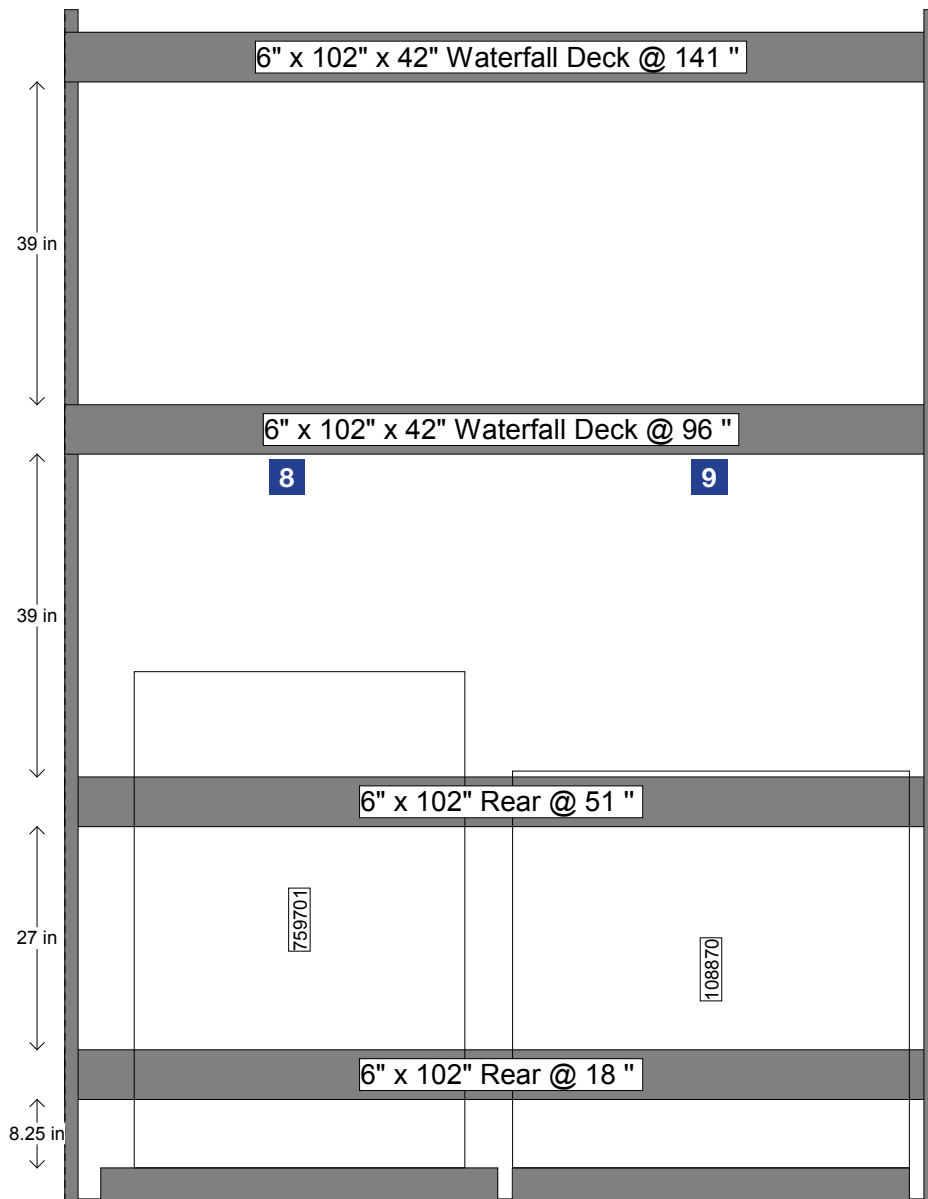

PROTOTYPICAL

Sign Planogram: Mulches
Bay Name: Mulches 6.5

EFFECTIVE:
Jan 20, 2015

PAGE:
10 of 12

In Bay Signage Requirements

Item #	Part #	Description	Quantity	HD Article #	Hardware Requirements	How to Order
8	D28137C-03	Vigoro Recycled Rubber Mulch Black 9 kg Product Card	1	1000759701	Hinged Pallet Tag	ePOP
9	D28137C-18	Premier Bark Nuggets 56 L Product Card	1	1000108870	Hinged Pallet Tag	ePOP
	PALLET415C.5	15" x 4" Clear Pallet Tag	2	-	-	ePOP

Merchandising POG shown is for POP reference only and is not to be used to set product. Refer to your store specific Merchandise POG for product placement.