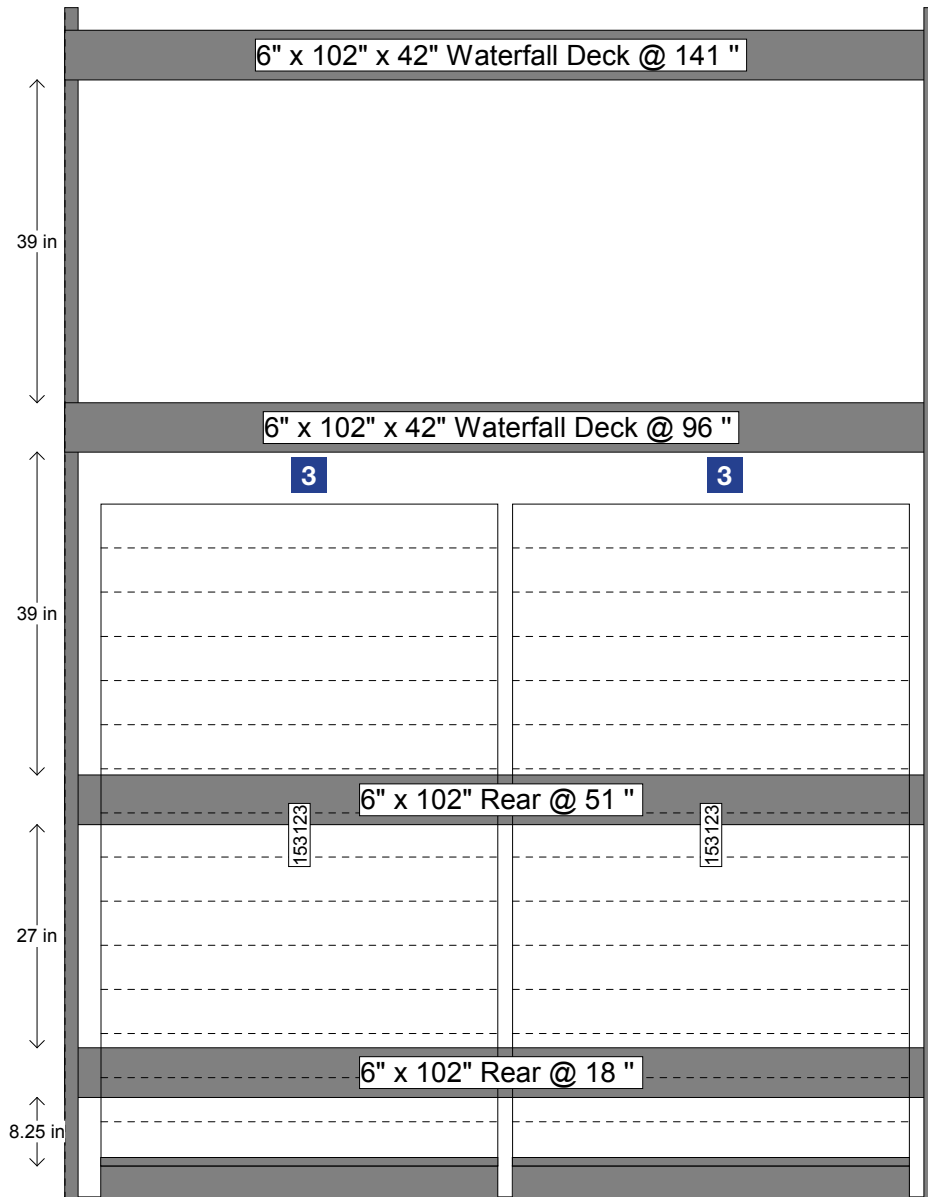

PROTOTYPICAL

Sign Planogram: Mulches
Bay Name: Mulches 6.2

EFFECTIVE:
Jan 20, 2015

PAGE:
4 of 12

In Bay Signage Requirements

Item #	Part #	Description	Quantity	HD Article #	Hardware Requirements	How to Order
3	D28137C-05	Scotts NatureScapes® Classic Black Mulch 56.6 L Product Card	1	1000153123	Hinged Pallet Tag	ePOP
	PALLET415C.5	15" x 4" Clear Pallet Tag	3	-	-	ePOP

Merchandising POG shown is for POP reference only and is not to be used to set product. Refer to your store specific Merchandise POG for product placement.