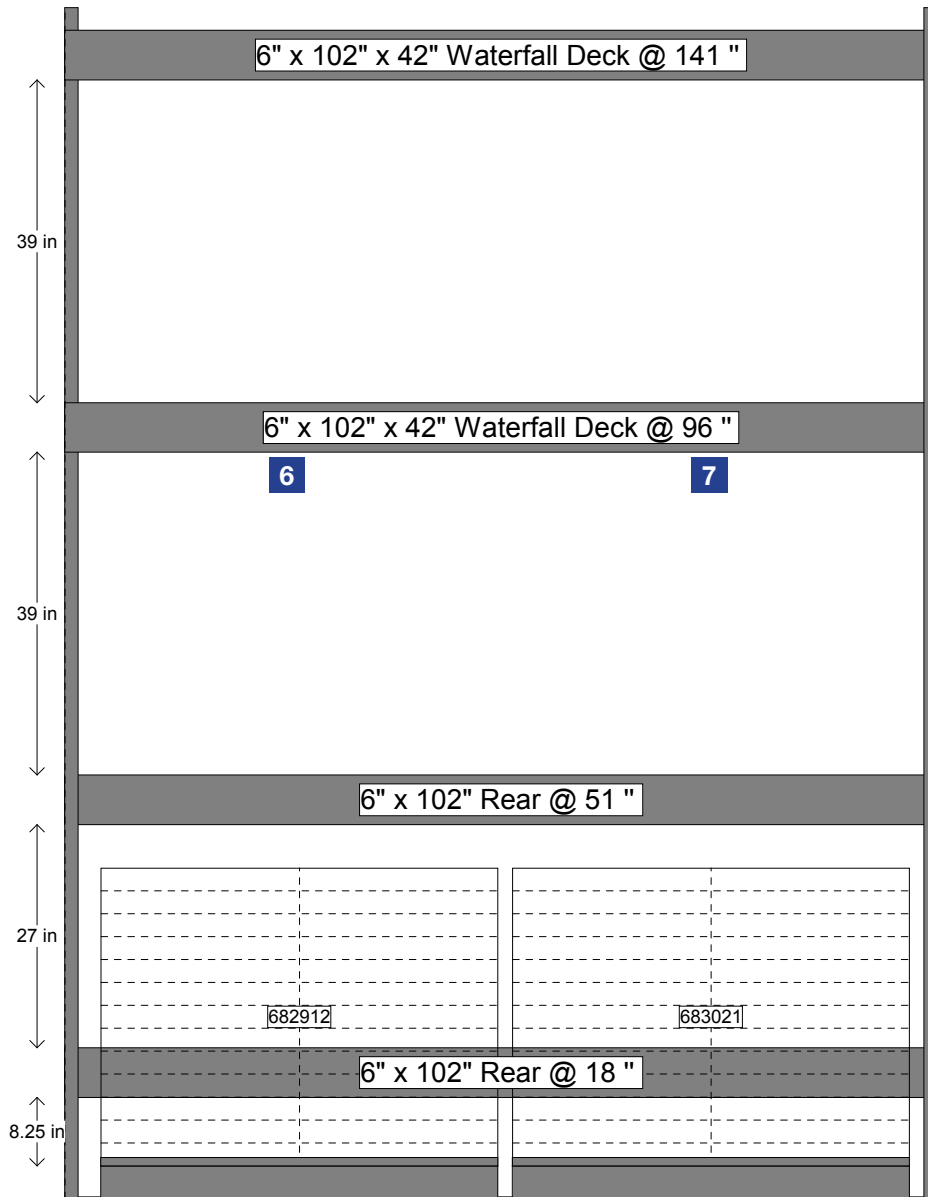

PROTOTYPICAL

Sign Planogram: Mulches
Bay Name: Mulches 6.4

EFFECTIVE:
Jan 20, 2015

PAGE:
8 of 12

In Bay Signage Requirements

Item #	Part #	Description	Quantity	HD Article #	Hardware Requirements	How to Order
6	D28137C-01	Vigoro Recycled Rubber Mulch Brown 9 kg Product Card	1	1000682912	Hinged Pallet Tag	ePOP
7	D28137C-02	Vigoro Recycled Rubber Mulch Red 9 kg Product Card	1	1000683021	Hinged Pallet Tag	ePOP
	PALLET415C.5	15" x 4" Clear Pallet Tag	2	-	-	ePOP

Merchandising POG shown is for POP reference only and is not to be used to set product. Refer to your store specific Merchandise POG for product placement.