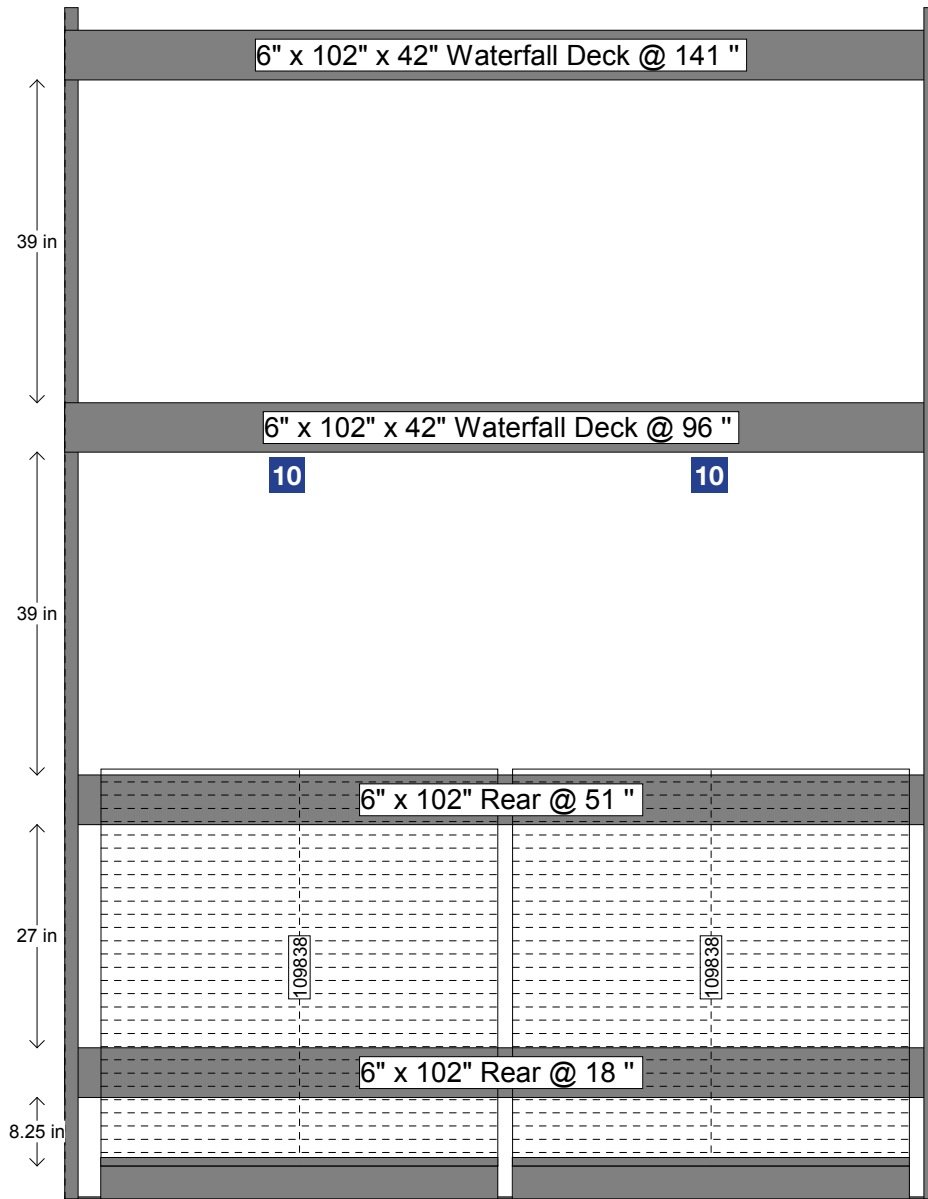

PROTOTYPICAL

Sign Planogram: Mulches
Bay Name: Mulches 6.6

EFFECTIVE:
Jan 20, 2015

PAGE:
12 of 12

In Bay Signage Requirements

Item #	Part #	Description	Quantity	HD Article #	Hardware Requirements	How to Order
10	D28137C-19	Premier Bark Mini Nuggets 56 L Product Card	2	1000109838	Hinged Pallet Tag	ePOP
	PALLET415C.5	15" x 4" Clear Pallet Tag	2	-	-	ePOP

Merchandising POG shown is for POP reference only and is not to be used to set product. Refer to your store specific Merchandise POG for product placement.