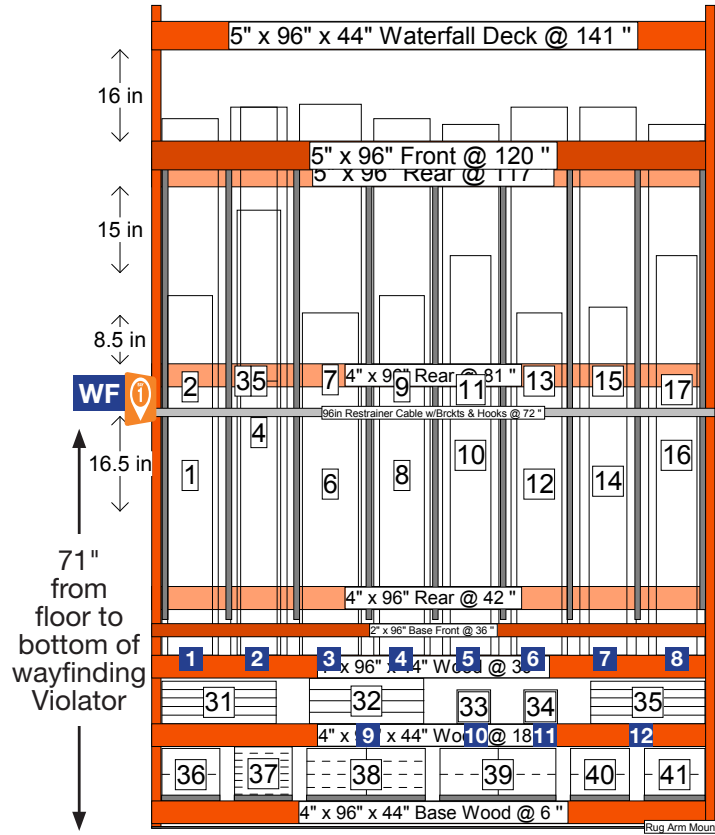

WF Wayfinding bay number must correspond to bay ID label

SignPOG does not specify exact articles that receive 'NEW' callouts

Instructions

- [NEW Sign] Each new rug will receive a NEW sign. Maintain this element using instructions provided by the IPM (Implementation Project Manager)
- **Rug Display Carpet Rack** - Attach Peg Talker to the side edge channel of product label. See page 1 for reference
- [Wayfinding Violator] Install Wayfinding Violator using wayfinding clip so bottom edge is 71" above the floor

PROTOTYPICAL

Sign Planogram: Area Rugs Family 1 Bay Name: Area Rugs Family 1

Effective:
Nov. 24, 2016
Page: 3 of 4

PROTOTYPICAL

Sign Planogram: Area Rugs Family 1
Bay Name: Area Rugs Family 1

Effective:
 Nov. 24, 2016
 Page: 4 of 4