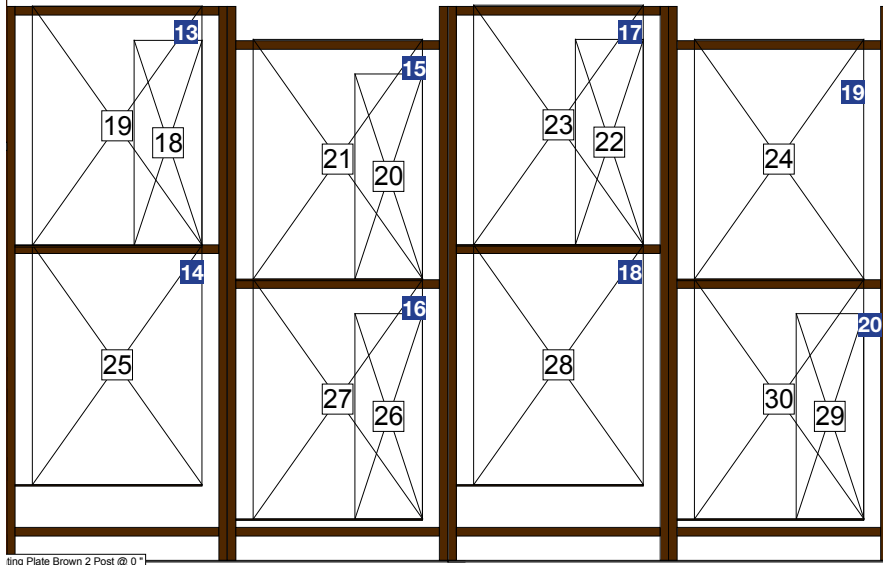

PROTOTYPICAL

Sign Planogram: Area Rugs Family 1 Bay Name: Area Rugs Family 1

Effective:
Nov. 24, 2016
Page: 3 of 4

PROTOTYPICAL

Sign Planogram: Area Rugs Family 1
Bay Name: Area Rugs Family 1

Effective:
Nov. 24, 2016
Page: 4 of 4

In Bay Signage Requirements

Item #	Part #	Description	Quantity	HD Article #	Hardware Requirements	How to Order
1	HD2300013_005E	Helena Patchwork Area Rug - Product Card	1	1000835542 1000835541	-	ePOP
2	HD2300013_019E	Sisal Area Rug - Product Card	1	1000150058 1000150066 1000150056	-	ePOP
3	D23122C-10	Comfort Shag Linen - Product Card	1	1000664235 1000664238	-	ePOP
4	D23307C-13	Winslow Area Rug - Product Card	1	1000834475 1000834474	-	ePOP
5	D23332C-07	Border Blend - Product Card	1	1001011838 1001011837	-	ePOP
6	D23297C-06	Casa Area Rug - Product Card	1	1000850720 1000850719	-	ePOP
7	HD2300013_002E	Floral Branches Grey Rug - Product Card	1	1001027508 1001027509 1001027240	-	ePOP
8	HD2300013_006E	Sunset Area Rug - Product Card	1	1000792019 1000792018	-	ePOP
9	D23122C-13	Comfort Shag Linen - Beam Label	1	1000751594	-	ePOP
10	D23240C-07	Winslow - Area Rug - Beam Label	1	1000834476	-	ePOP
11	D23297C-03	Casa Ivory Rug - Beam Label	1	1000850721	-	ePOP
12	23834	Forte 'Taupe' Area Rug - Beam Label	1	1000677241	-	ePOP
13	HD2300013_017E	Helena Patchwork Area Rug - Product Label	1	1000834798 1000834797	-	ePOP
14	HD2300013_021E	Sisal Area Rug - Product Label	1	1000157924	-	ePOP
15	D23122C-09	Comfort Shag Linen Area Rug - Product Card	1	1000841973 1000801744	-	ePOP
16	D23307C-15	Winslow Area Rug - Product Label	1	1001002103 1000834972	-	ePOP
17	HD2300006_003E	Border Blend - Product Label	1	1001011838 1001011837	-	ePOP
18	D23297C-15	Casa - Ivory Area Rug - Product Label	1	1000850618	-	ePOP
19	HD2300013_014E	Floral Branches Grey Display Rug - Product Label	1	1001025888	-	ePOP
20	HD2300018_005E	Sunset Area Rug - Product Label	1	1000792017 1000792016	-	ePOP
*	NEW_FLAG3X2DC-ORG	New Flag Callouts Flags	-	-	-	ePOP
WF	Varies by bay ID #	Wayfinding Violator	1	-	Wayfinding Clip	ePOP
	124-300TESA	Wayfinding Clip	1	-	-	ePOP

Merchandising POG shown is for POP reference only and is not to be used to set product. Refer to your store specific Merchandise POG for product placement.