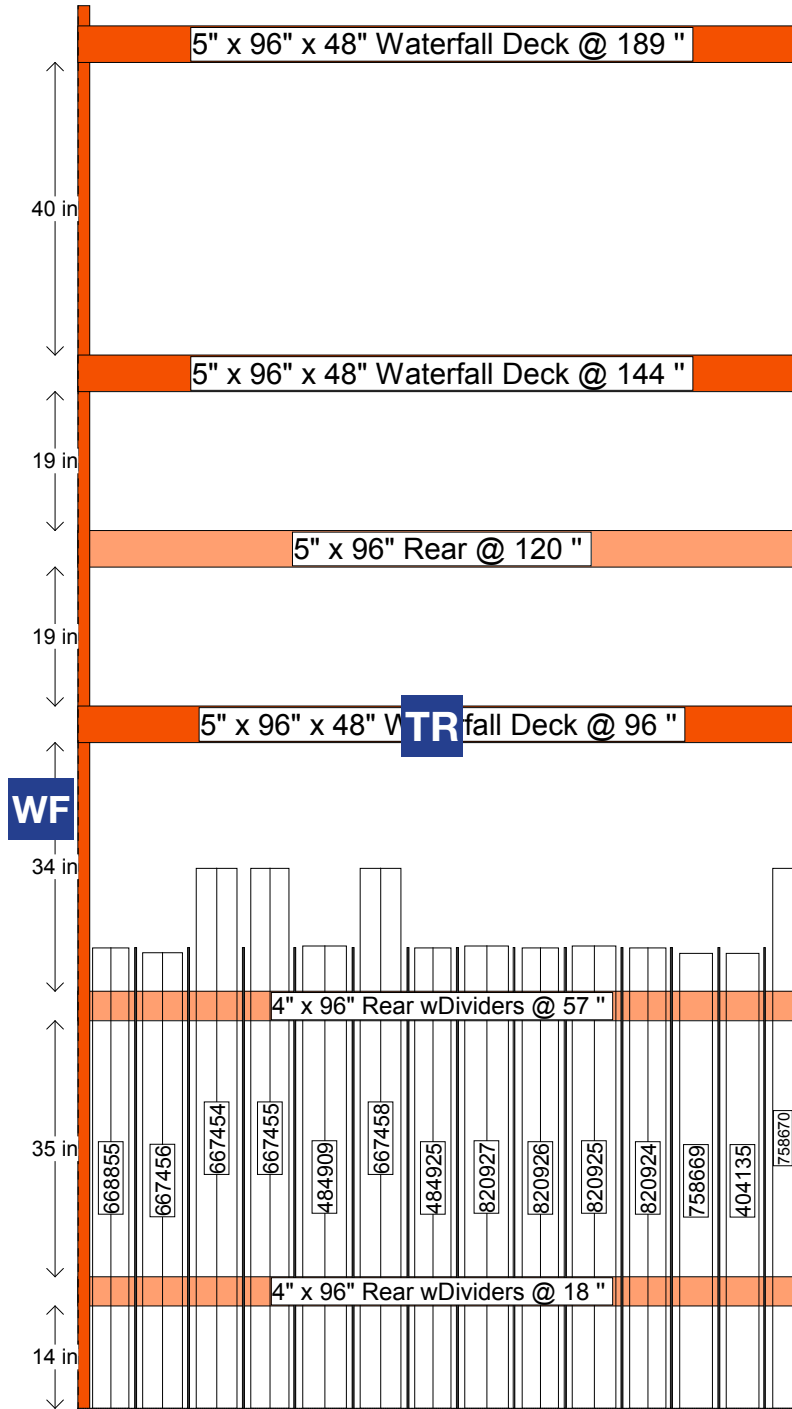

PROTOTYPICAL

Sign Planogram: Tub & Shower Doors
Bay Name: Tub & Shower Doors 3.2

EFFECTIVE:
Nov 9, 2016

PAGE:
4 of 6

In Bay Signage Requirements

Item #	Part #	Description	Quantity	HD Article #	Hardware Requirements	How to Order
TR	TR-VINBM1	TRUCK RENTAL - VINYL BEAM LABEL	1	-	-	ePOP
WF	Varies by bay ID #	Wayfinding Violator	1	-	Wayfinding Clip	ePOP
-	124-300TESA	Wayfinding Clip	1	-	-	ePOP

Merchandising POG shown is for POP reference only and is not to be used to set product. Refer to your store specific Merchandise POG for product placement.