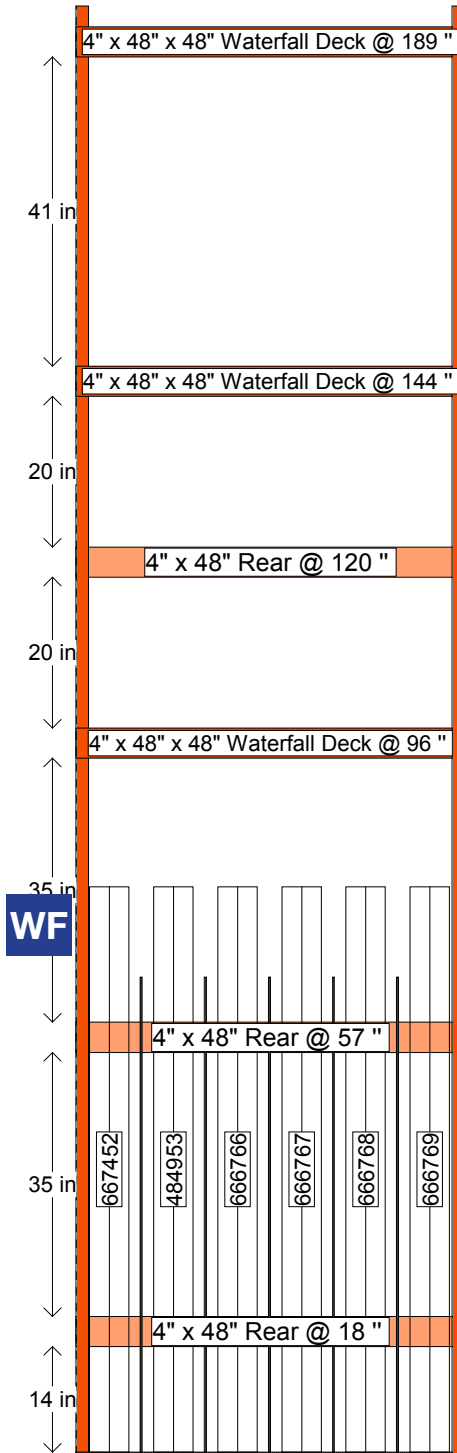

PROTOTYPICAL

Sign Planogram: Tub & Shower Doors Bay Name: Tub & Shower Doors 3.3

EFFECTIVE:
Nov 9, 2016

PAGE:
6 of 6

In Bay Signage Requirements

Item #	Part #	Description	Quantity	HD Article #	Hardware Requirements	How to Order
WF	Varies by bay ID #	Wayfinding Violator	1	-	Wayfinding Clip	ePOP
-	124-300TESA	Wayfinding Clip	1	-	-	ePOP

Merchandising POG shown is for POP reference only and is not to be used to set product. Refer to your store specific Merchandise POG for product placement.