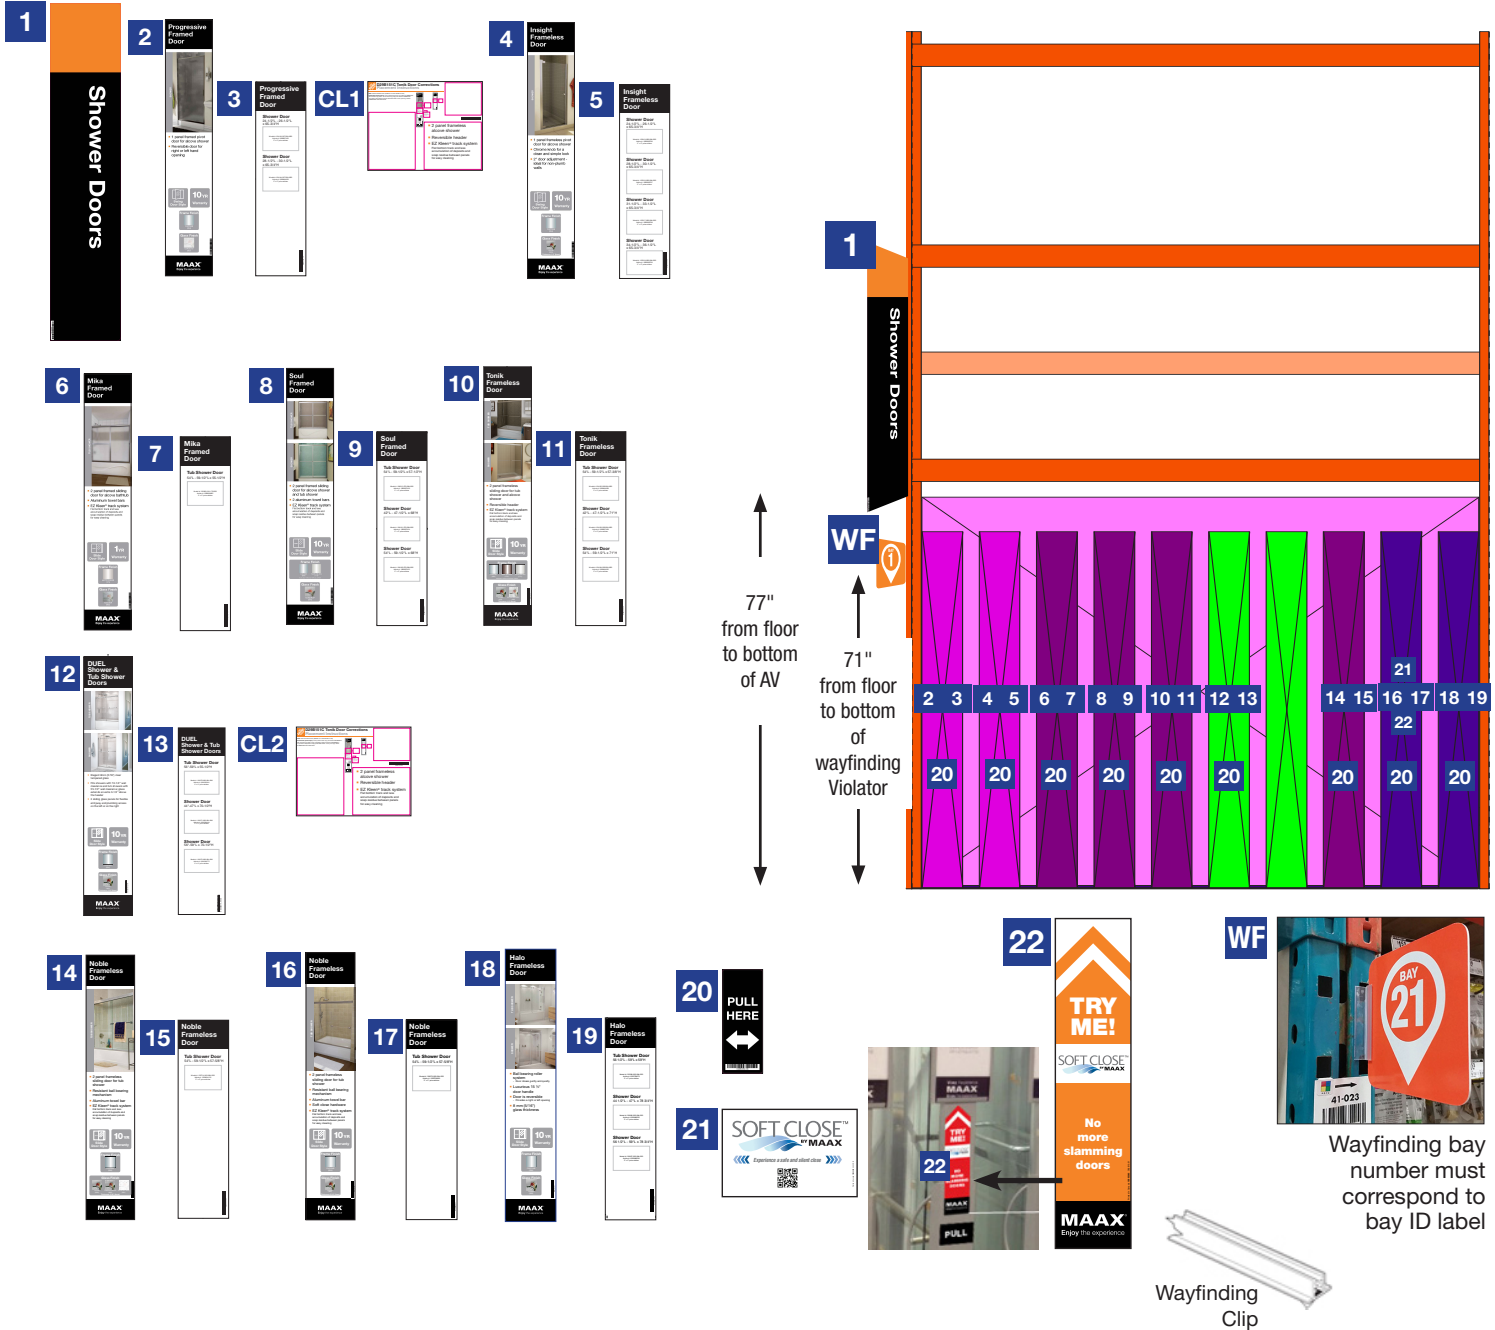

## Sign Planogram: Tub & Shower Doors Bay Name: Tub & Shower Doors 3.1

EFFECTIVE:  
Nov 9, 2016

PAGE:  
1 of 6

### Instructions:

- [Aisle Violator] Install using AV clips so bottom edge is 77" above the floor
- [Shower door product cards] Slide into channel on front of fixture, with corresponding article number
- [Shower door price signs] Attach to the actual door on the left edge, at the same height as the product card
- [Pull Here sticker] Attach to the front of the display in the space below the product card, on each door display
- [Soft Close QR-Code Sticker] Attach to the right side of the glass door of the Noble 8mm Tub (#18 Article 758669) leaving 2.5" of space between the sticker and the edge of the door. Bottom of sticker should be approximately 60" from the floor
- [Try Me! Soft Close Sticker] Attach to the metal frame directly under the POP of the Noble 8mm Tub Door Displayer (#18 Article 758669) Bottom of sticker should be approximately at 39" from the floor
- [Wayfinding Violator] Install Wayfinding Violator using wayfinding clip so bottom edge is 71" above the floor
- [Cover up Labels] See cover up label instructions for placement

### Instructions:

- [Truck Label] Place label on the beam
- [Wayfinding Violator] Install Wayfinding Violator using wayfinding clip so bottom edge is 71" above the floor

**PROTOTYPICAL**

**Sign Planogram: Tub & Shower Doors**  
**Bay Name: Tub & Shower Doors 3.2**