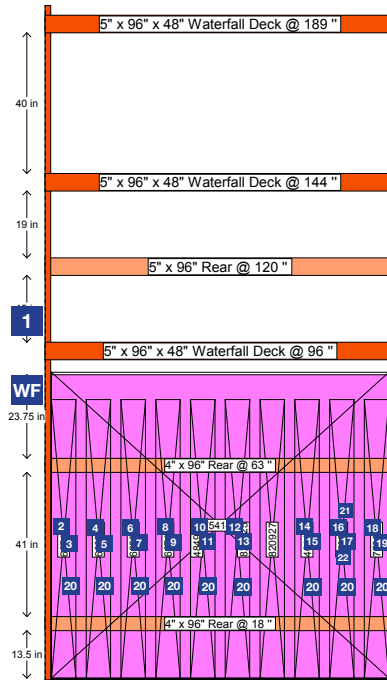

### Instructions:

- [Aisle Violator] Install using AV clips so bottom edge is 77" above the floor
- [Shower door product cards] Slide into channel on front of fixture, with corresponding article number
- [Shower door price signs] Attach to the actual door on the left edge, at the same height as the product card
- [Pull Here sticker] Attach to the front of the display in the space below the product card, on each door display
- [Soft Close QR-Code Sticker] Attach to the right side of the glass door of the Noble 8mm Tub (#18 Article 758669) leaving 2.5" of space between the sticker and the edge of the door. Bottom of sticker should be approximately 60" from the floor
- [Try Me! Soft Close Sticker] Attach to the metal frame directly under the POP of the Noble 8mm Tub Door Displayer (#18 Article 758669) Bottom of sticker should be approximately at 39" from the floor
- [Wayfinding Violator] Install Wayfinding Violator using wayfinding clip so bottom edge is 71" above the floor
- [Cover up Labels] See cover up label instructions for placement

## Sign Planogram: Tub & Shower Doors Bay Name: Tub & Shower Doors 3.1

EFFECTIVE:

Nov 9, 2016

PAGE:

2 of 6